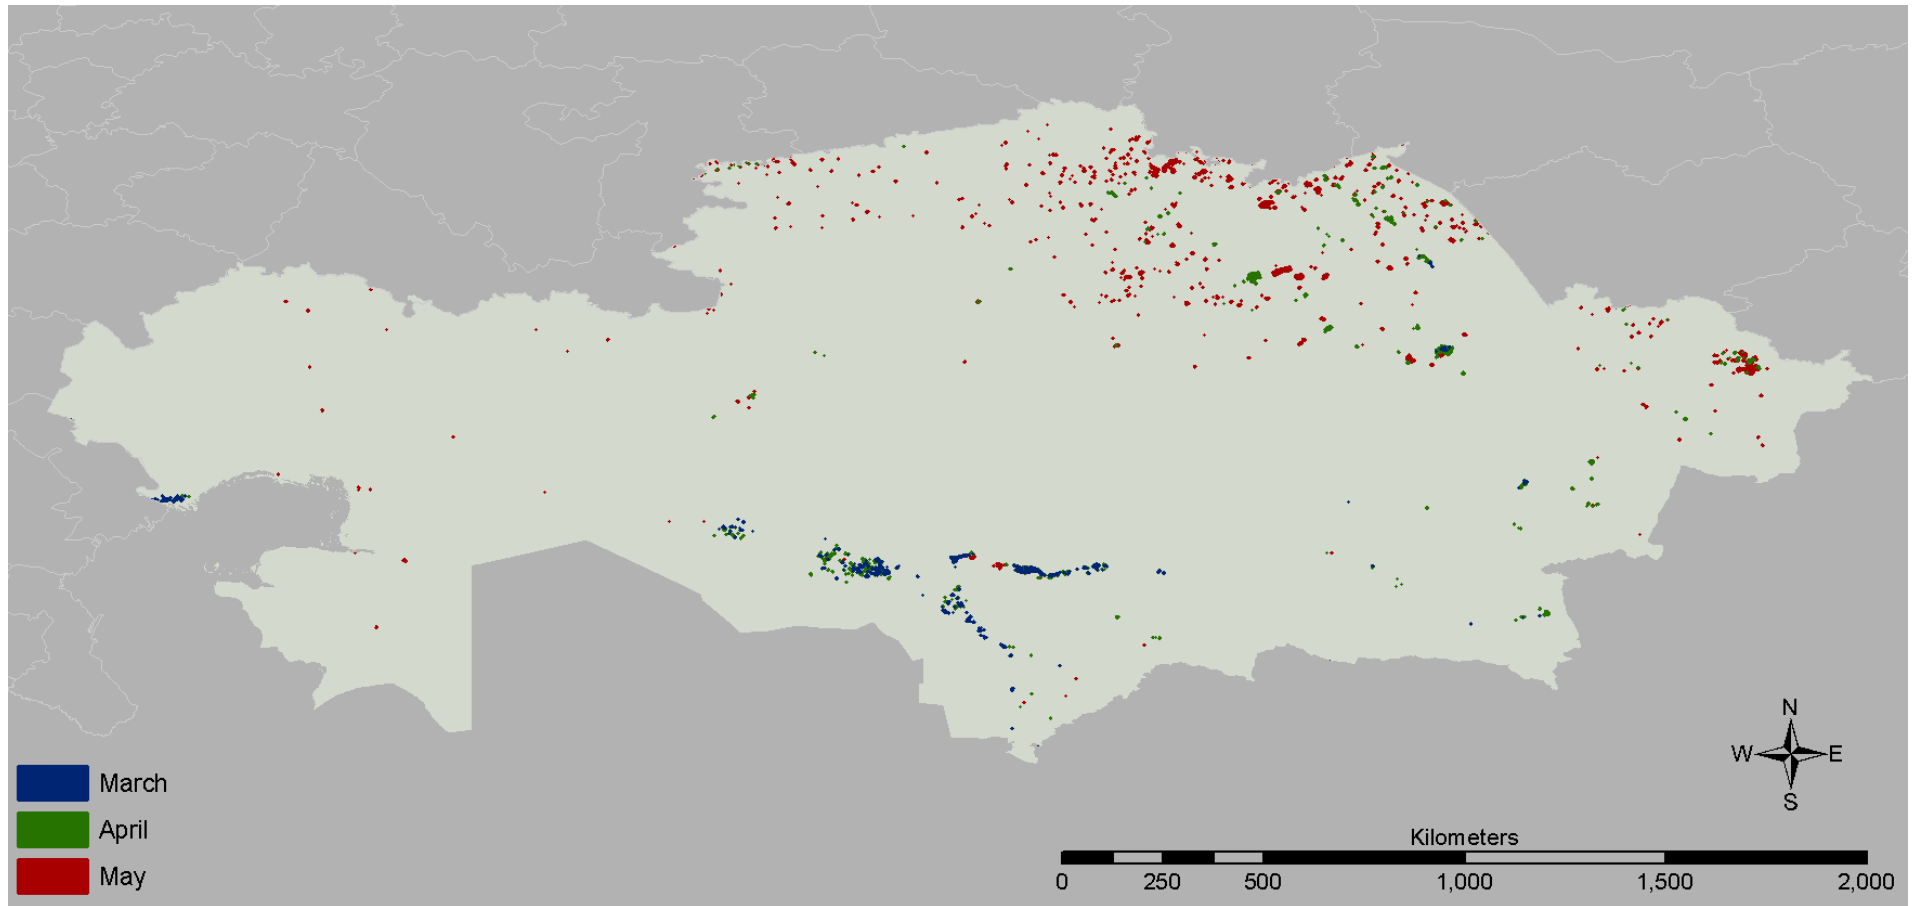

2011 Spring Burning (All Land Use Types) Burned Areas 500 m² or Larger