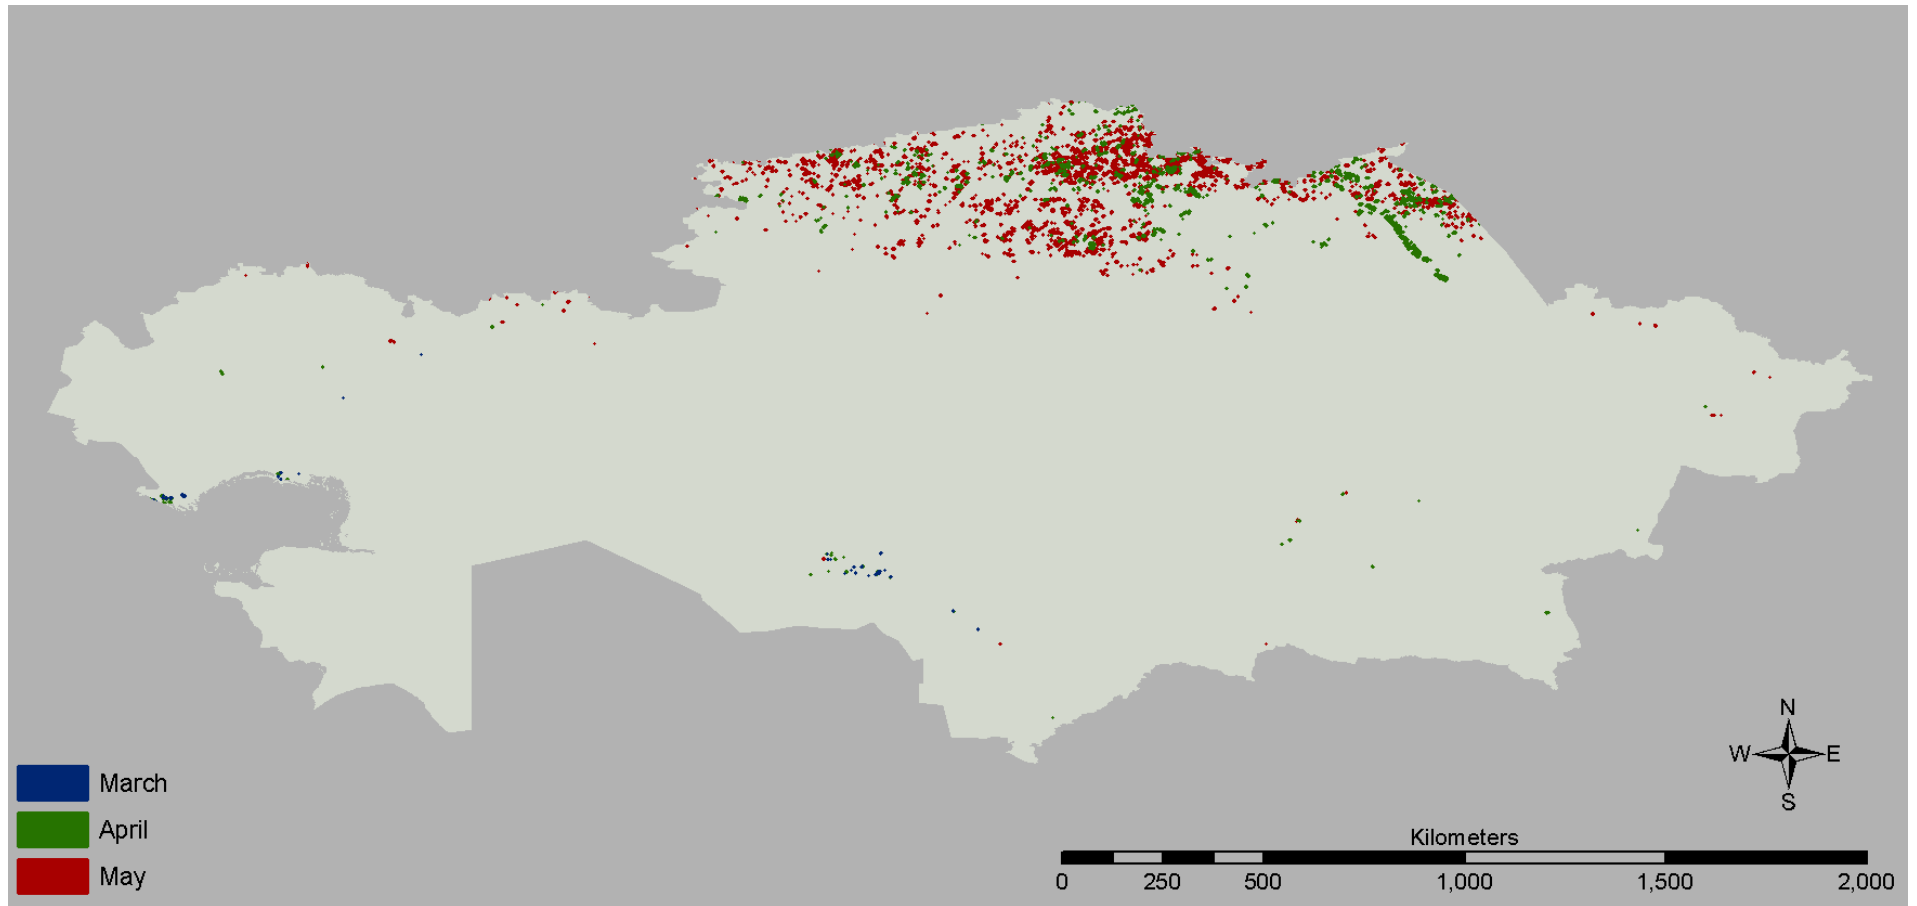

2010 Spring Burning (Croplands Only) Burned Areas 500 m² or Larger