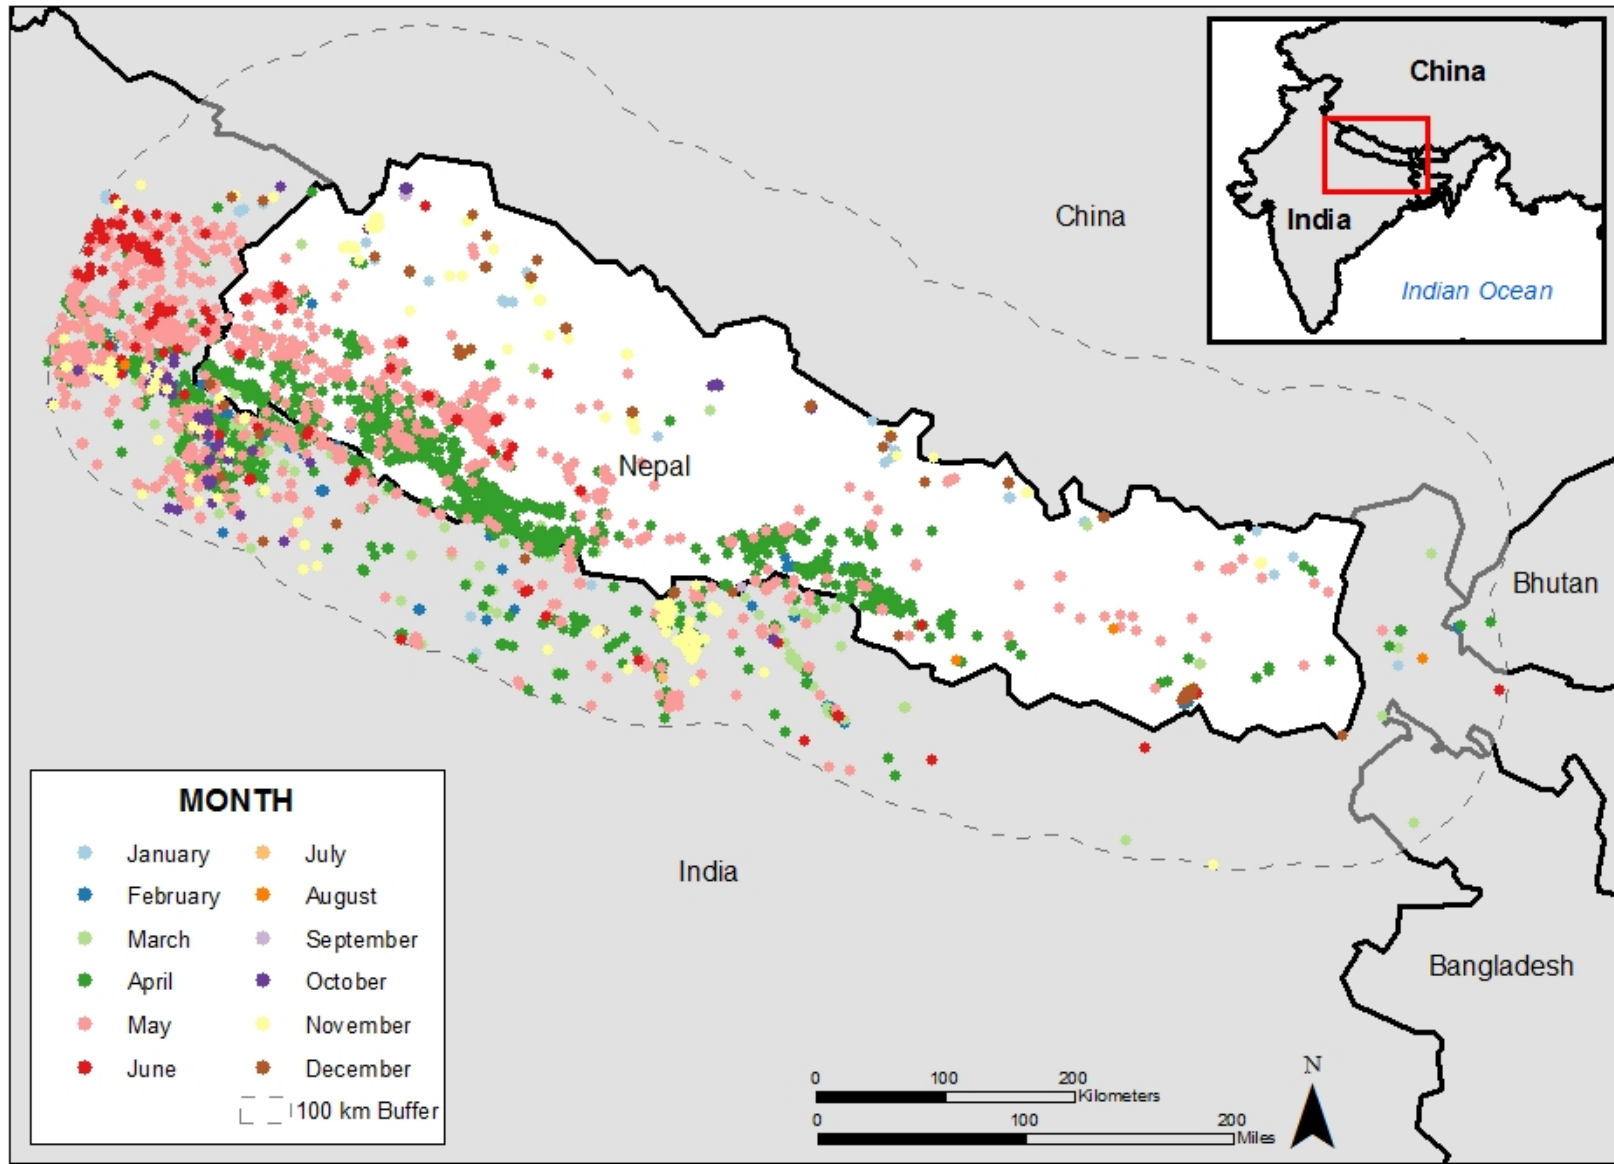

Active Fire Detections in Nepal

2003 Detected Fires