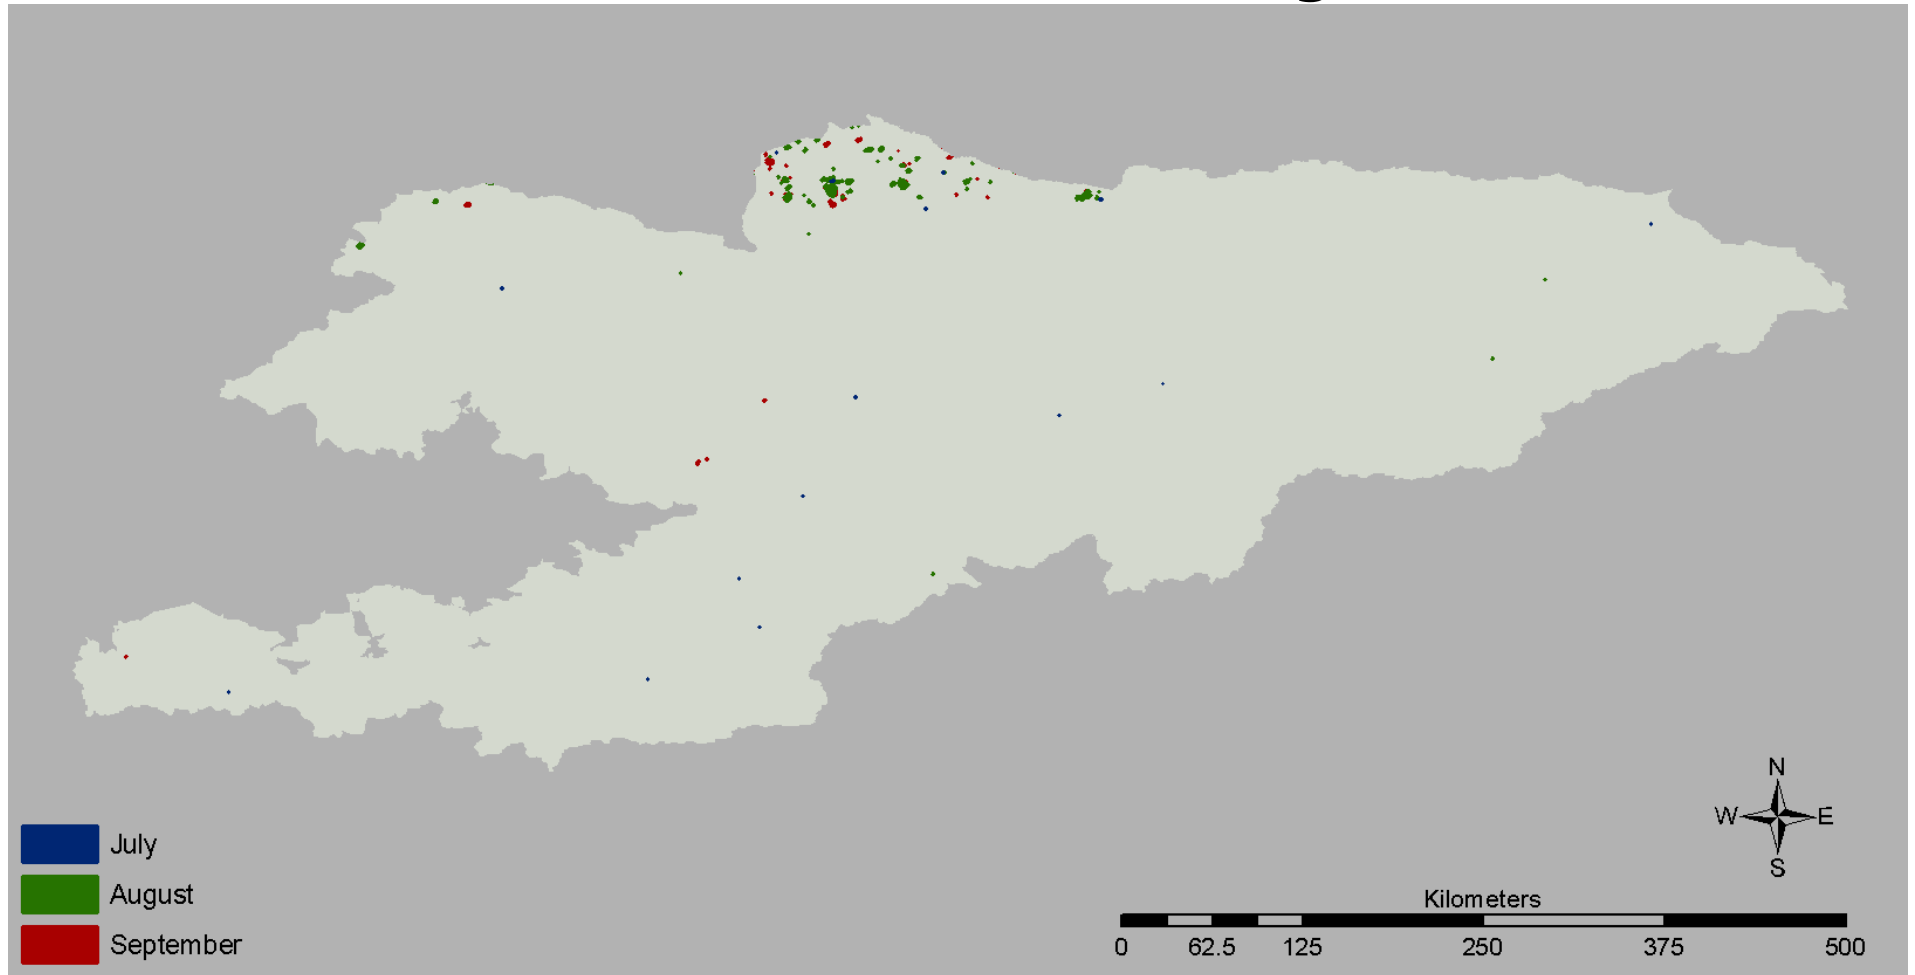

2010 Fall Burning (All Land Use Types) Burned Areas 500 m² or Larger