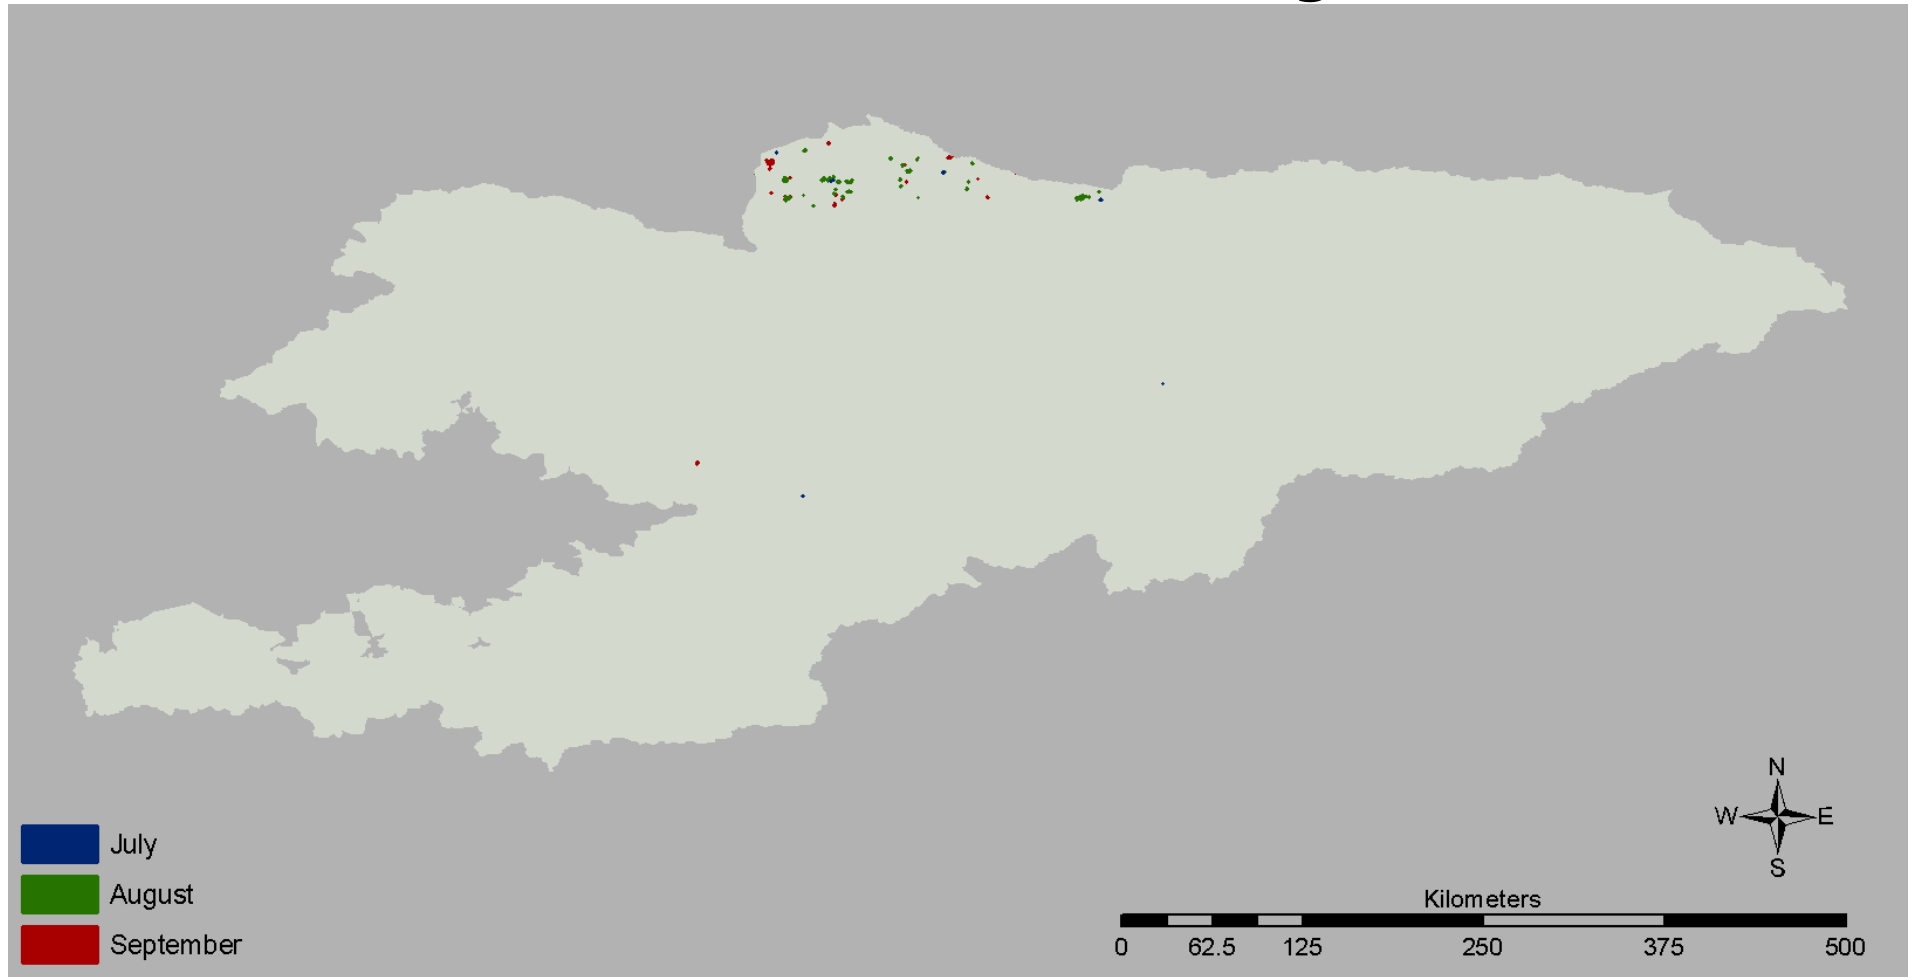

2010 Fall Burning (Croplands Only) Burned Areas 500 m² or Larger