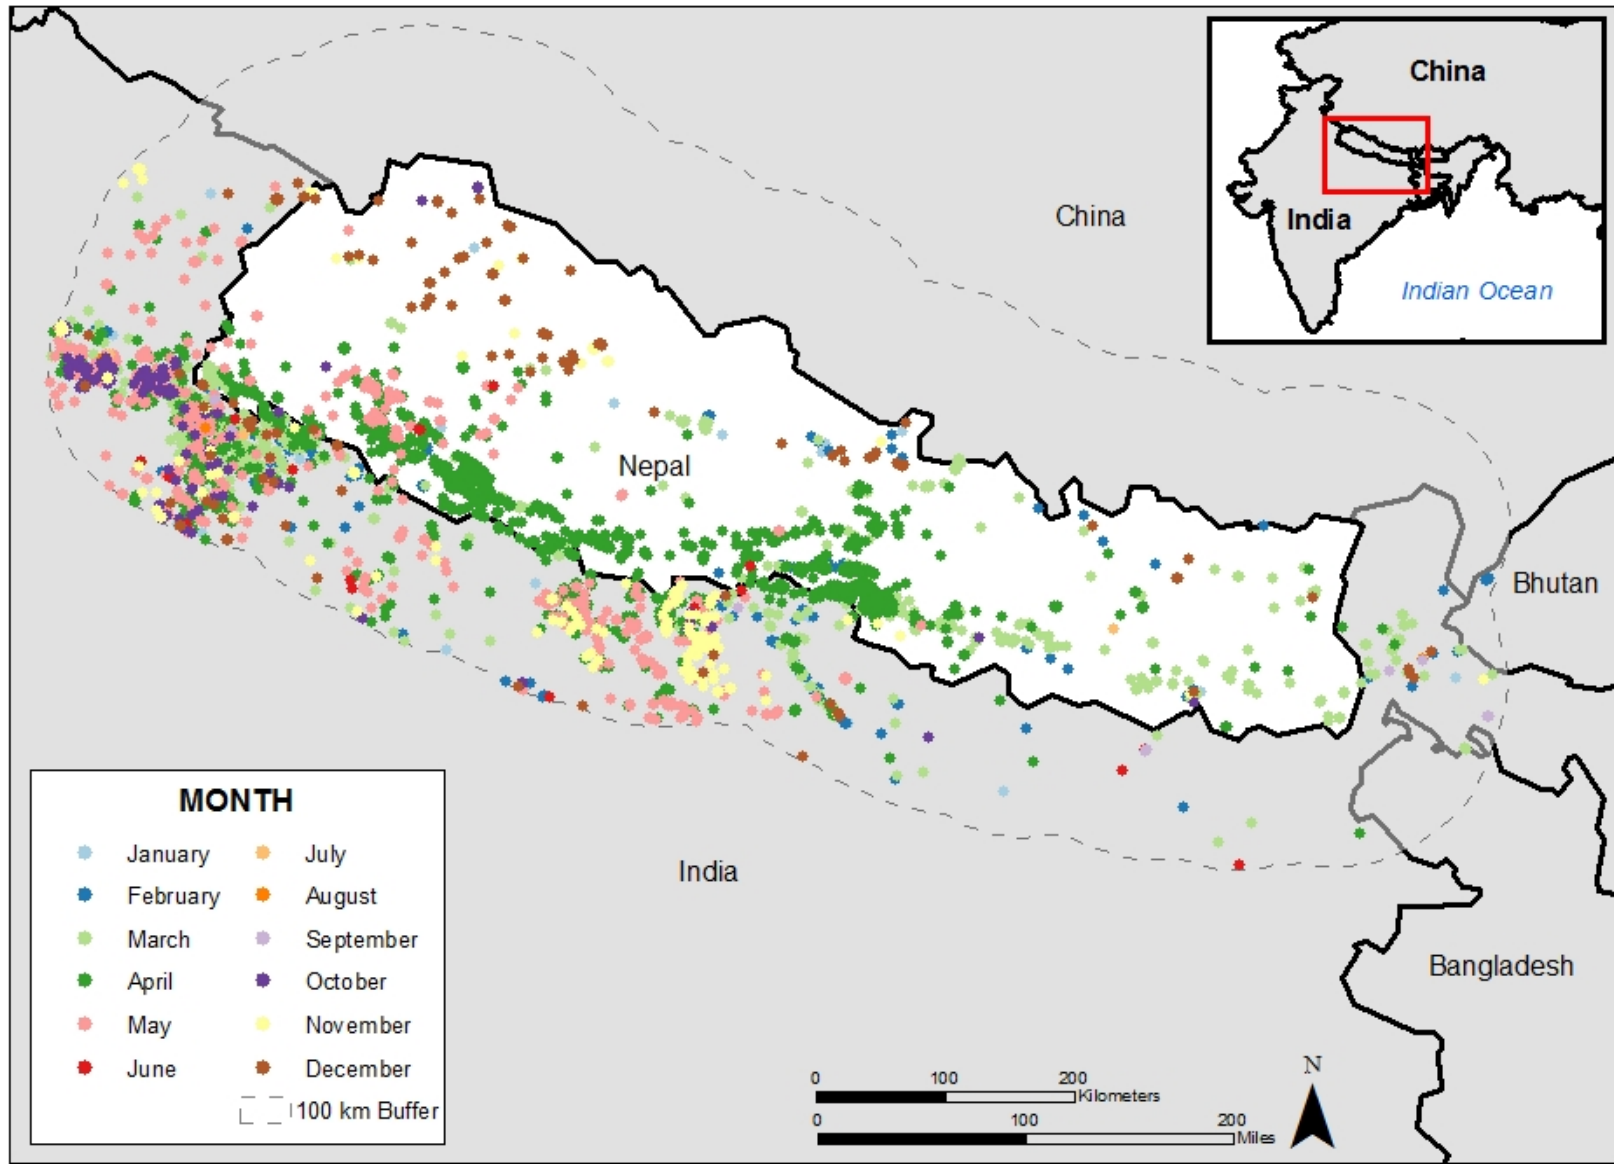

Active Fire Detections in Nepal

2011 Detected Fires