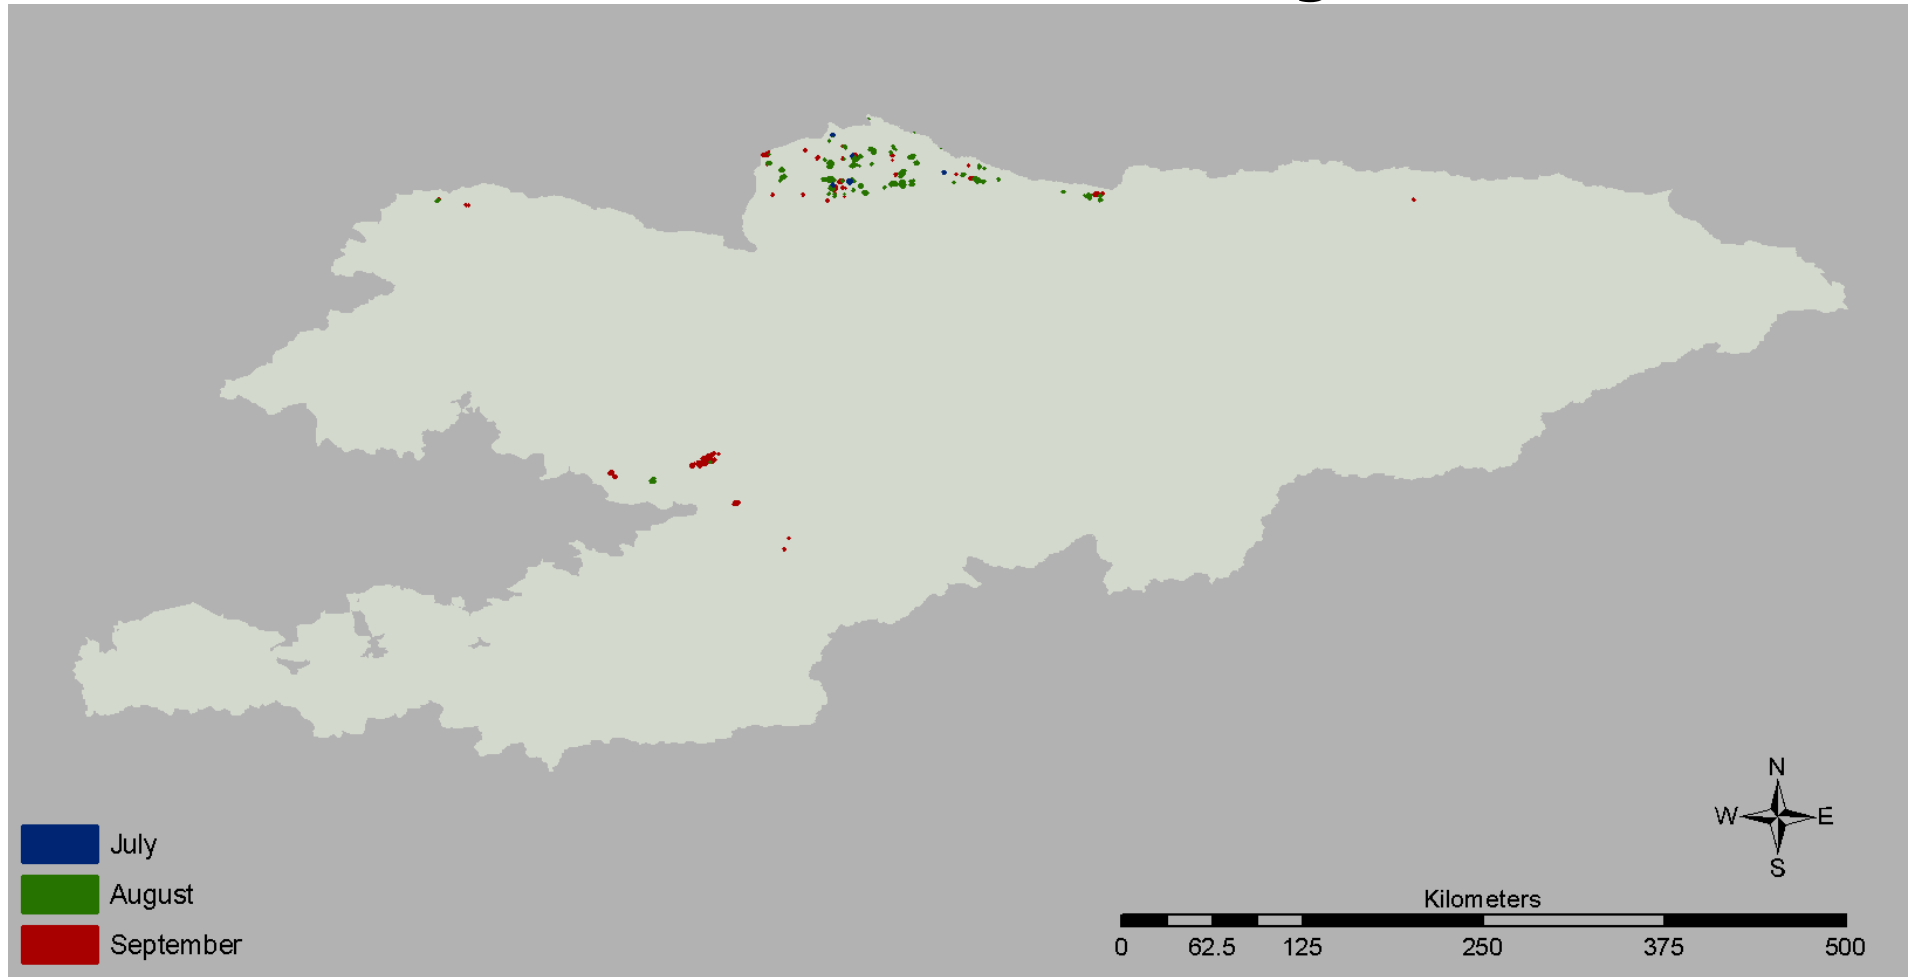

Kyrgyzstan

Spring and Fall Maps 2009 – 2011 (Previous Work)
Cropland and All Land Covers

2009 Spring Burning (Croplands Only) Burned Areas 500 m² or Larger

2009 Fall Burning (Croplands Only) Burned Areas 500 m² or Larger