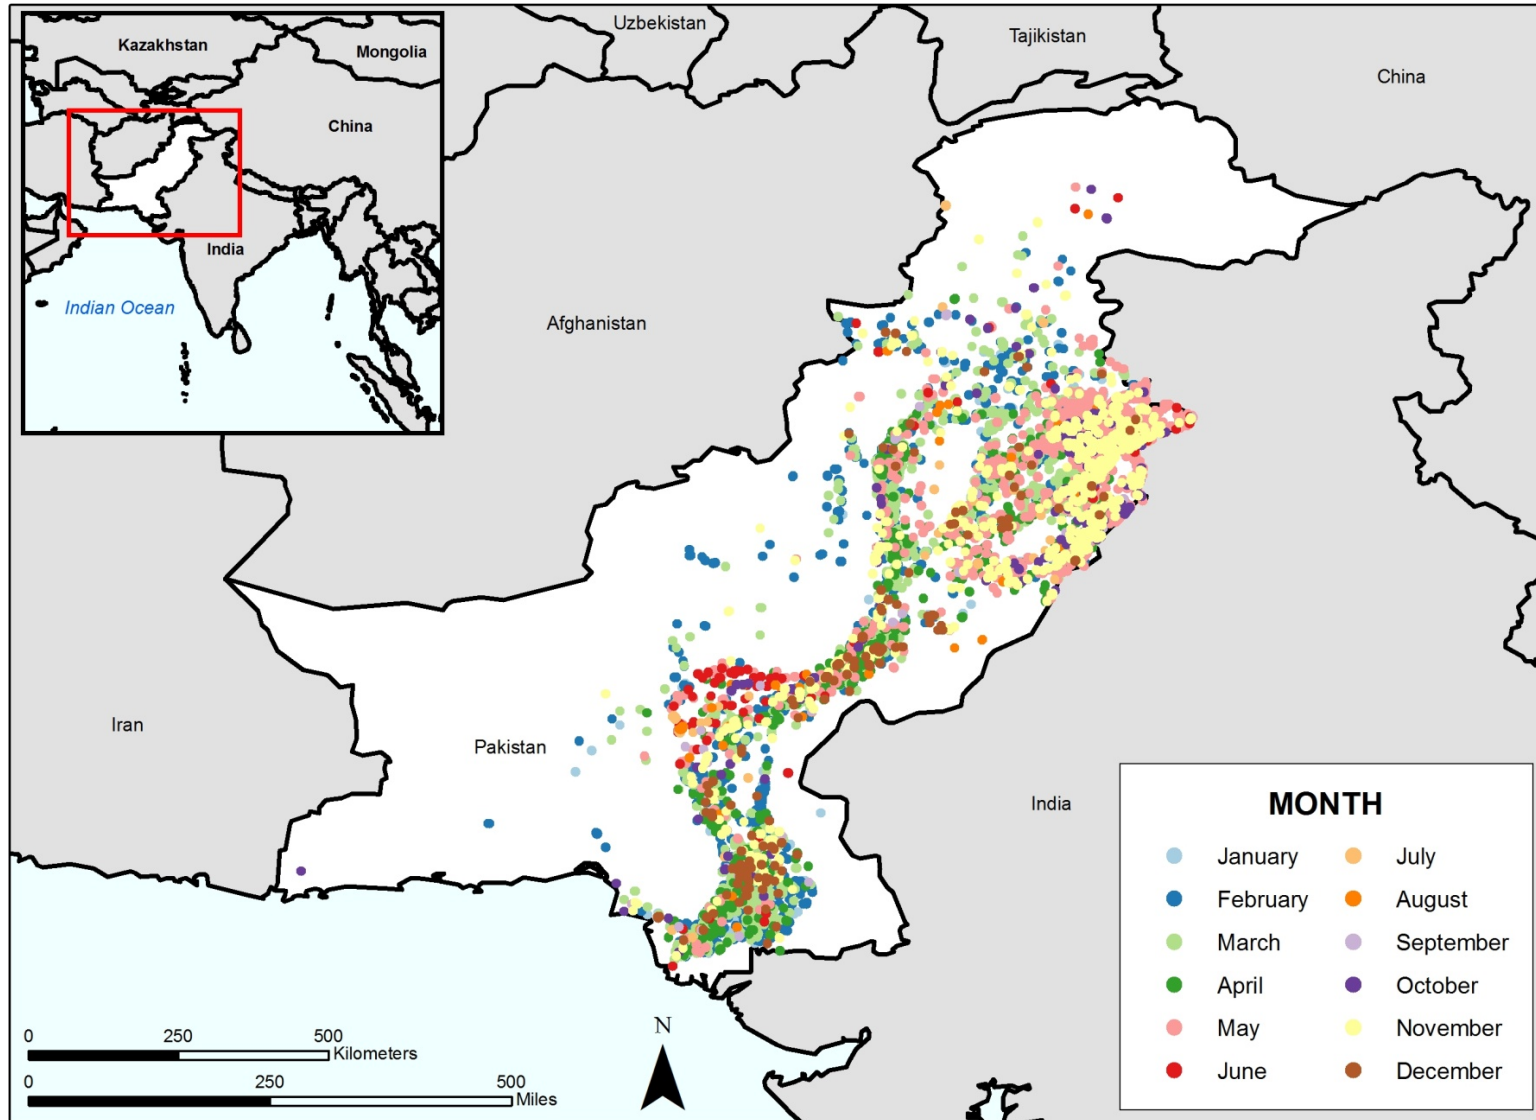

Kyrgyzstan

Spring and Fall Maps 2009 – 2011 (Previous Work)
Cropland and All Land Covers

2009 Spring Burning (Croplands Only) Burned Areas 500 m² or Larger

2009 Fall Burning (Croplands Only) Burned Areas 500 m² or Larger

Active Fire Detections in Mongolia

2006 Detected Fires

Active Fire Detections in Mongolia

2007 Detected Fires

Active Fire Detections in Mongolia

2008 Detected Fires

Active Fire Detections in Mongolia

2009 Detected Fires

2005 Detected Fires

Active Fire Detections in Pakistan

2006 Detected Fires

Active Fire Detections in Pakistan

2007 Detected Fires

Active Fire Detections in Pakistan

2008 Detected Fires

Active Fire Detections in Pakistan