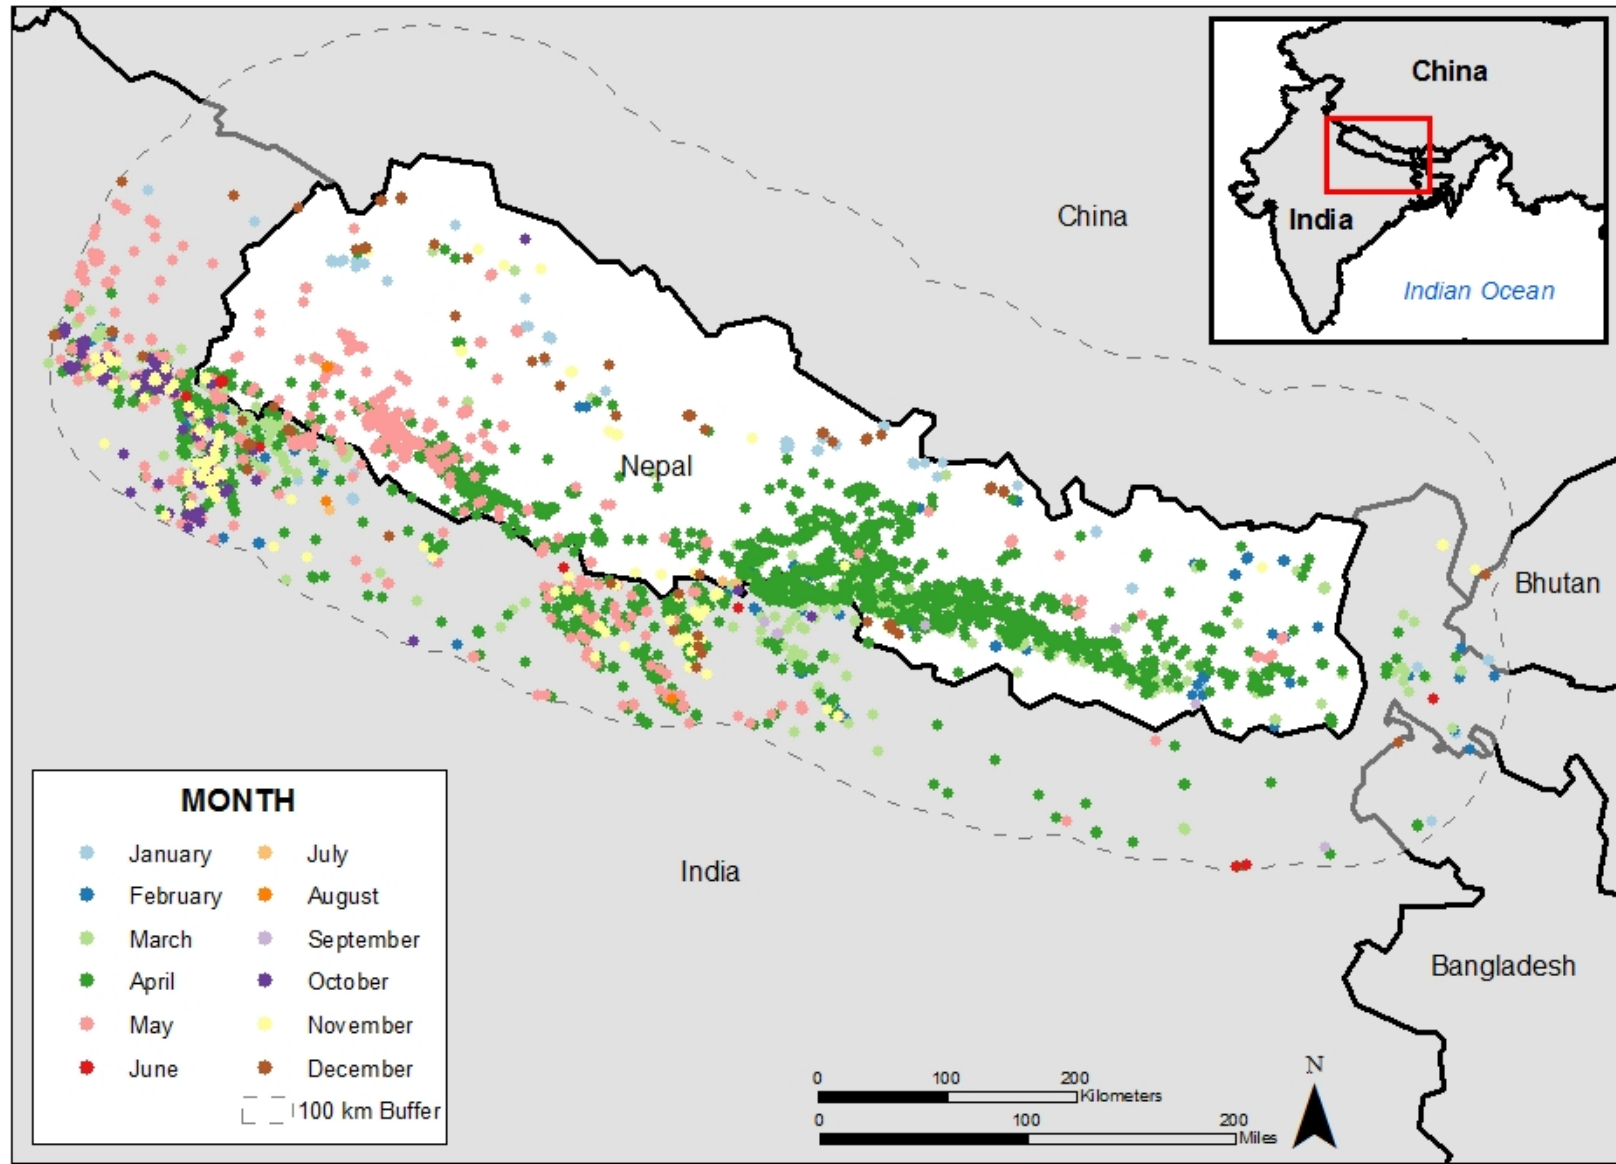

Active Fire Detections in Nepal

2013 Detected Fires