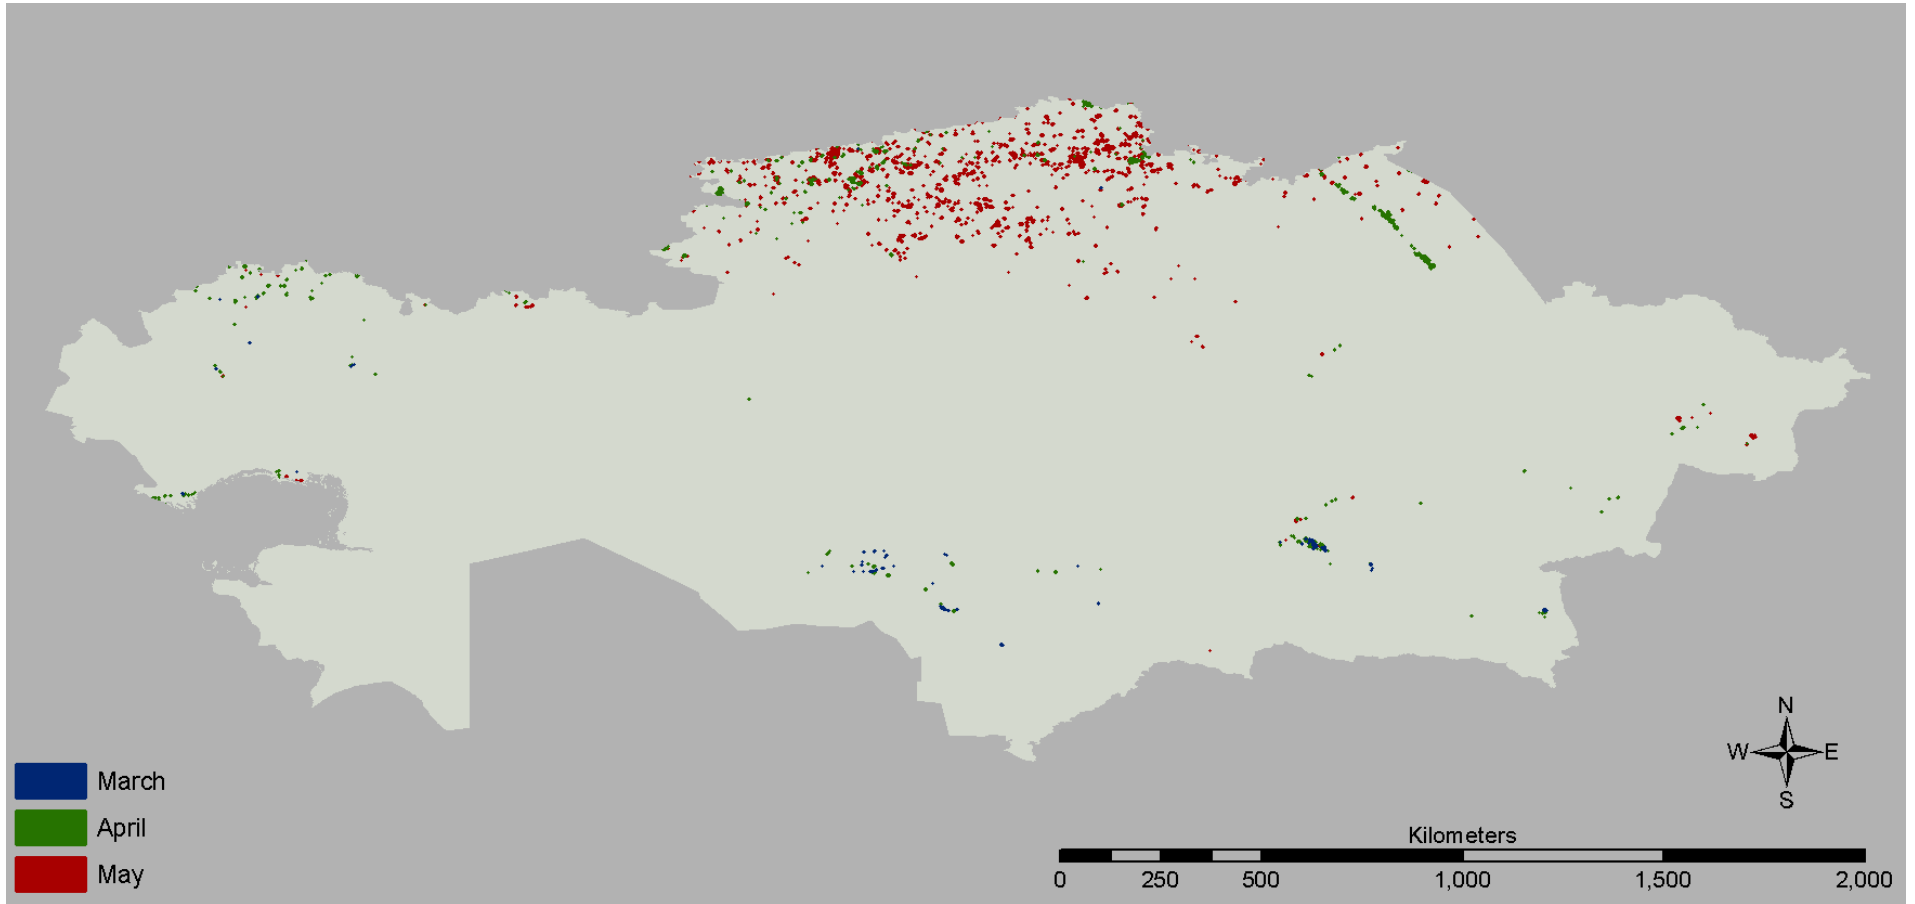

Kazakhstan

Spring and Fall Maps 2009 – 2011 (Previous Work)
Cropland and All Land Covers

2009 Spring Burning (Croplands Only) Burned Areas 500 m² or Larger

2009 Fall Burning (Croplands Only) Burned Areas 500 m² or Larger

2010 Spring Burning (Croplands Only) Burned Areas 500 m² or Larger

2010 Fall Burning (Croplands Only) Burned Areas 500 m² or Larger

2011 Spring Burning (Croplands Only) Burned Areas 500 m² or Larger

2011 Fall Burning (Croplands Only) Burned Areas 500 m² or Larger

Kyrgyzstan

Spring and Fall Maps 2009 – 2011 (Previous Work)
Cropland and All Land Covers

2009 Spring Burning (Croplands Only) Burned Areas 500 m² or Larger

2009 Fall Burning (Croplands Only) Burned Areas 500 m² or Larger