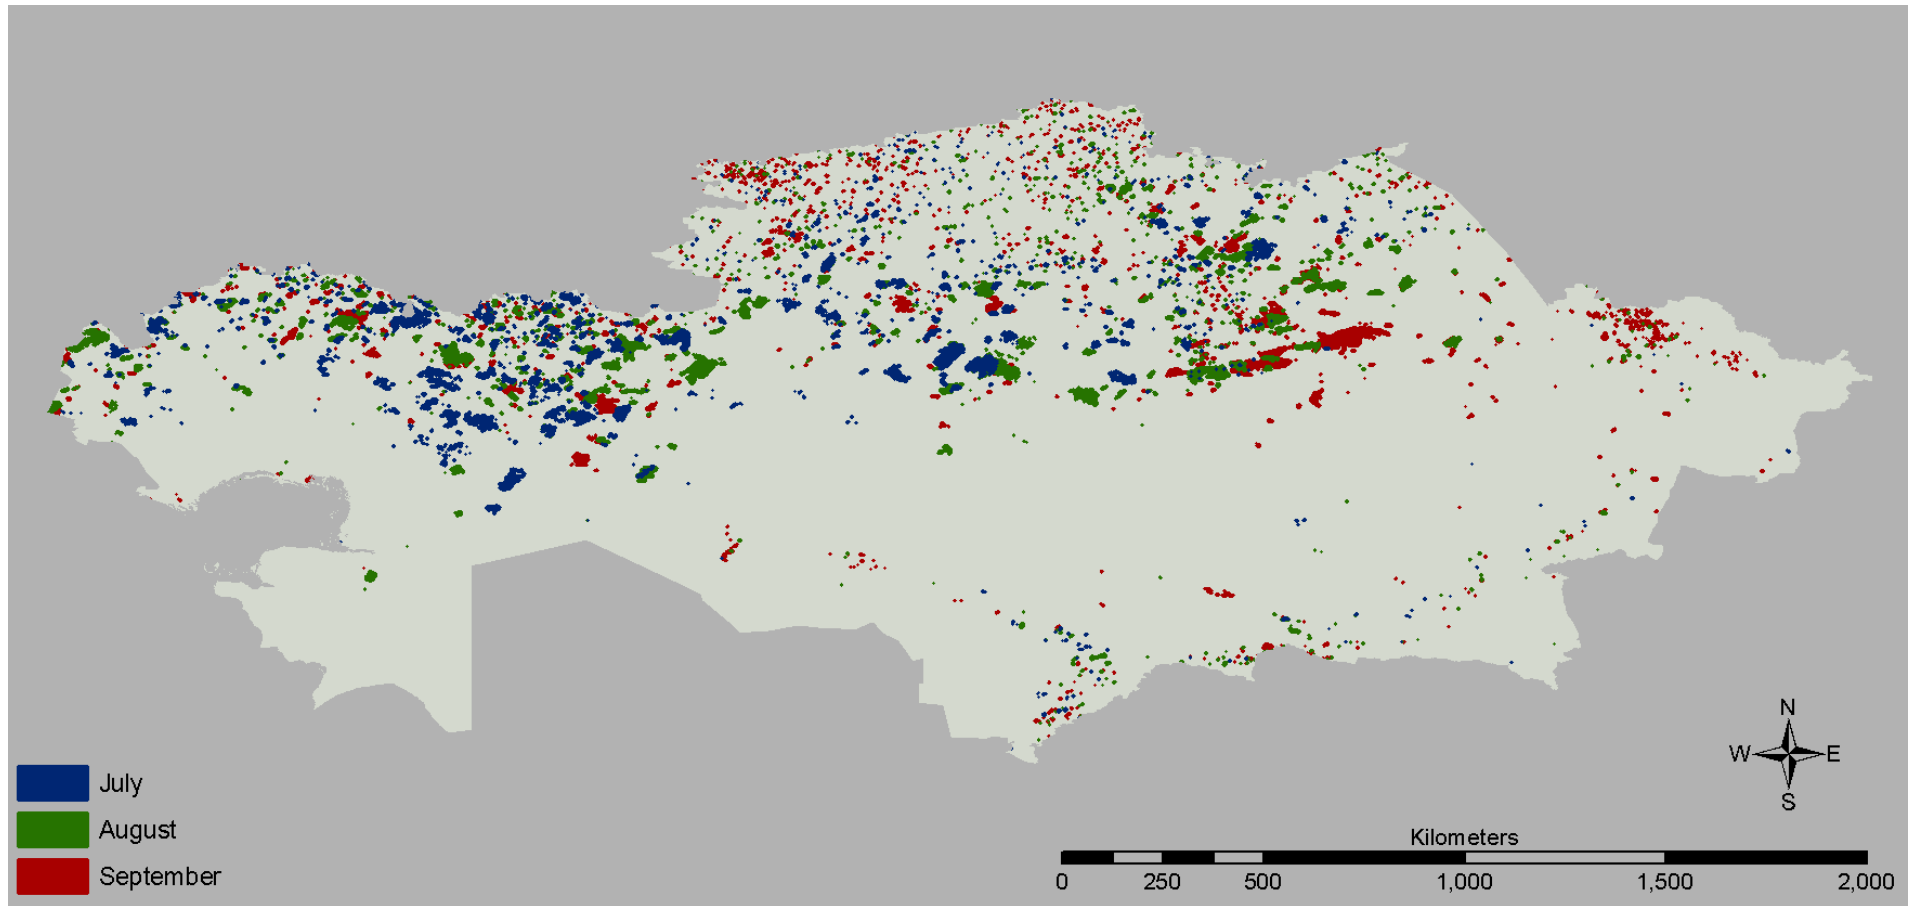

2010 Fall Burning (All Land Use Types) Burned Areas 500 m² or Larger