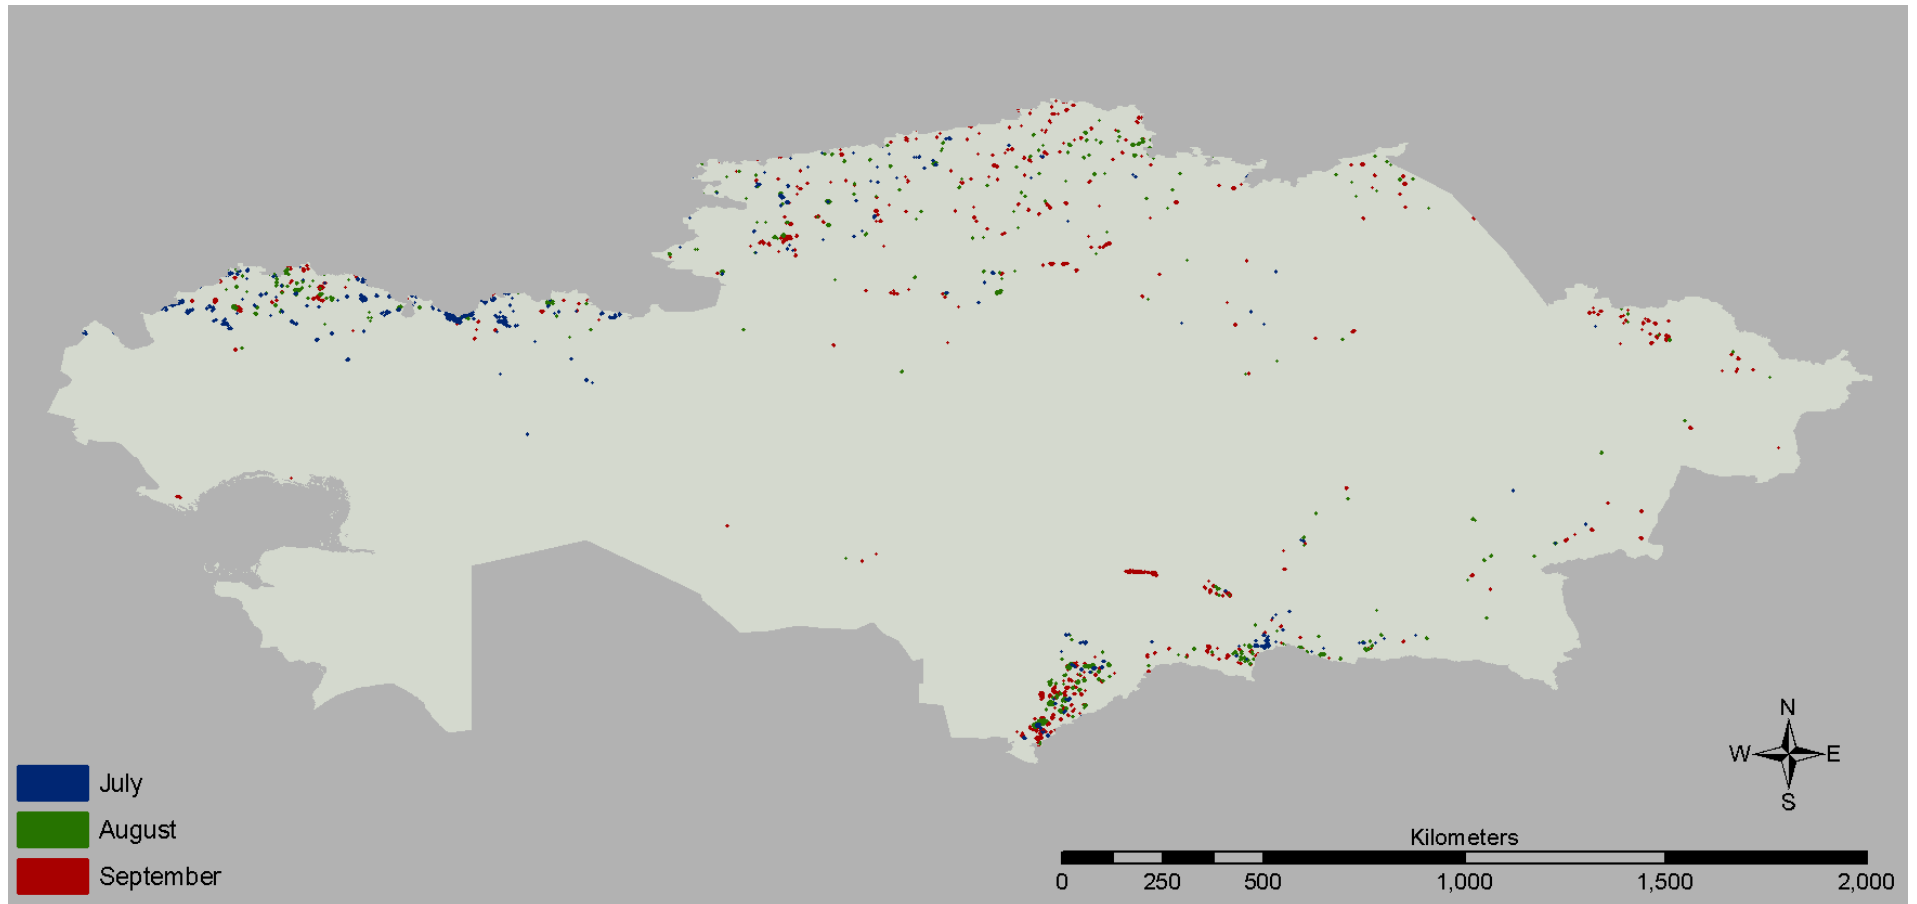

Kazakhstan

Spring and Fall Maps 2009 – 2011 (Previous Work)
Cropland and All Land Covers

2009 Spring Burning (Croplands Only) Burned Areas 500 m² or Larger

2009 Fall Burning (Croplands Only) Burned Areas 500 m² or Larger

2010 Spring Burning (Croplands Only) Burned Areas 500 m² or Larger

2010 Fall Burning (Croplands Only) Burned Areas 500 m² or Larger

2011 Spring Burning (Croplands Only) Burned Areas 500 m² or Larger

2011 Fall Burning (Croplands Only) Burned Areas 500 m² or Larger

Kyrgyzstan

Spring and Fall Maps 2009 – 2011 (Previous Work)
Cropland and All Land Covers

2009 Spring Burning (Croplands Only) Burned Areas 500 m² or Larger

2009 Fall Burning (Croplands Only) Burned Areas 500 m² or Larger