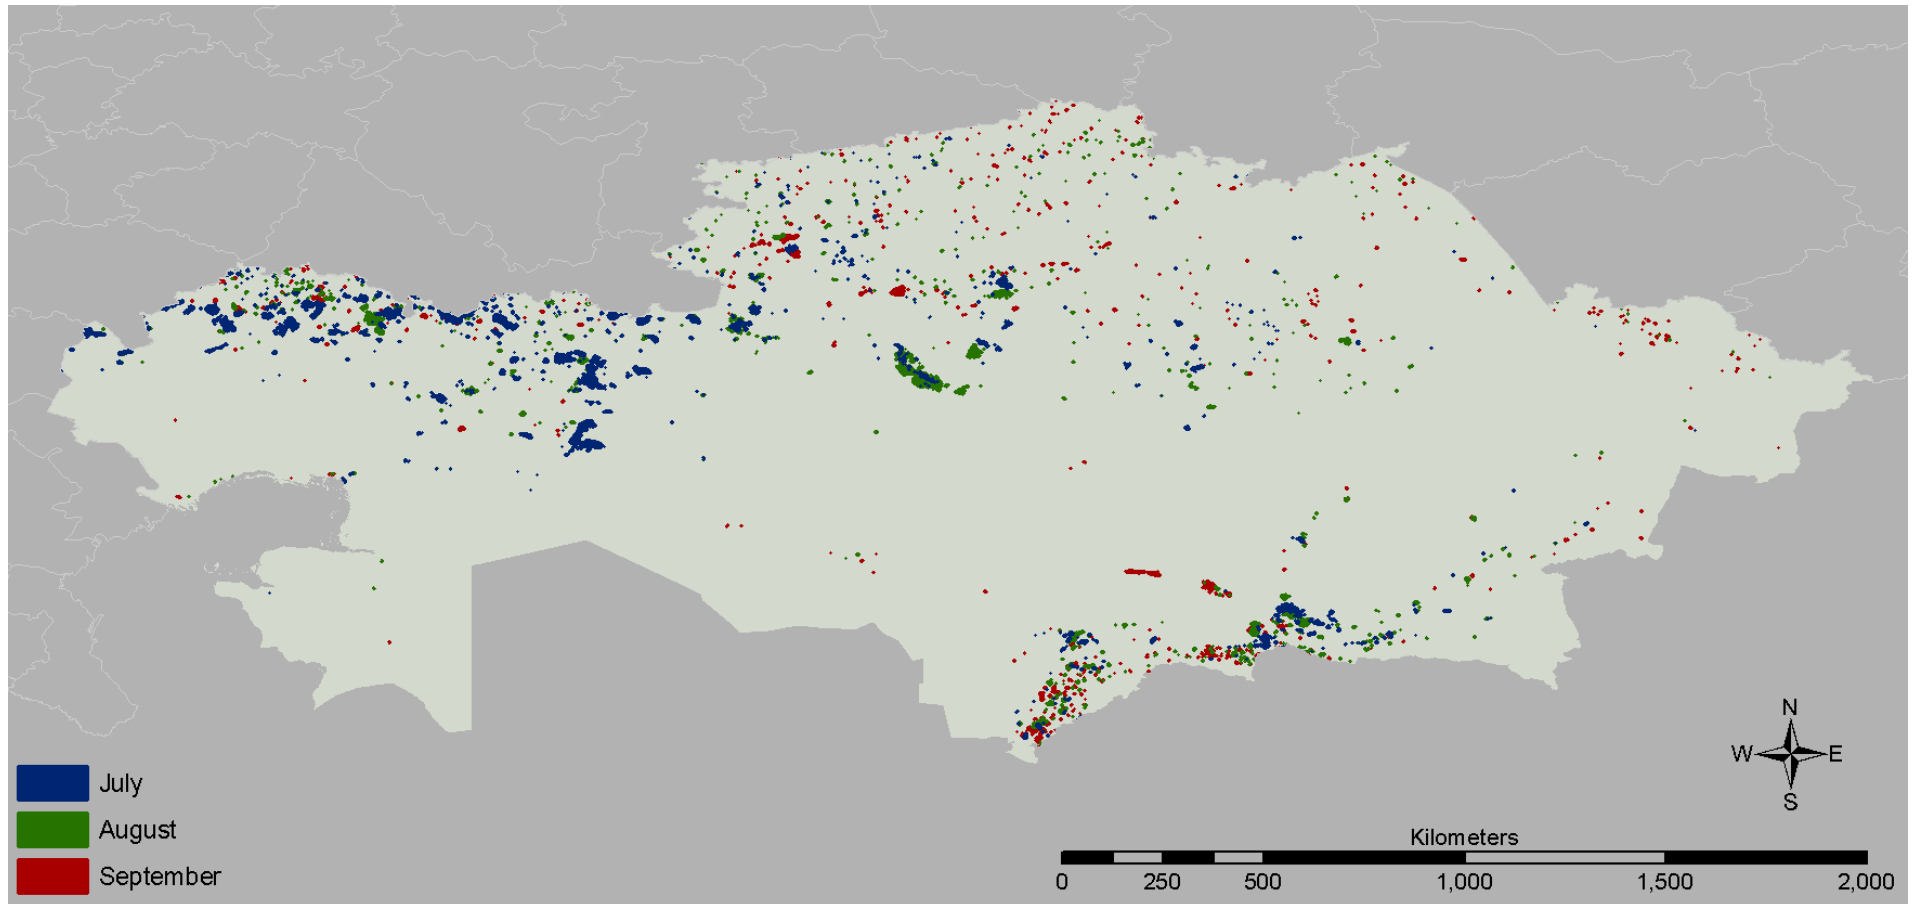

2009 Fall Burning (All Land Use Types) Burned Areas 500 m² or Larger