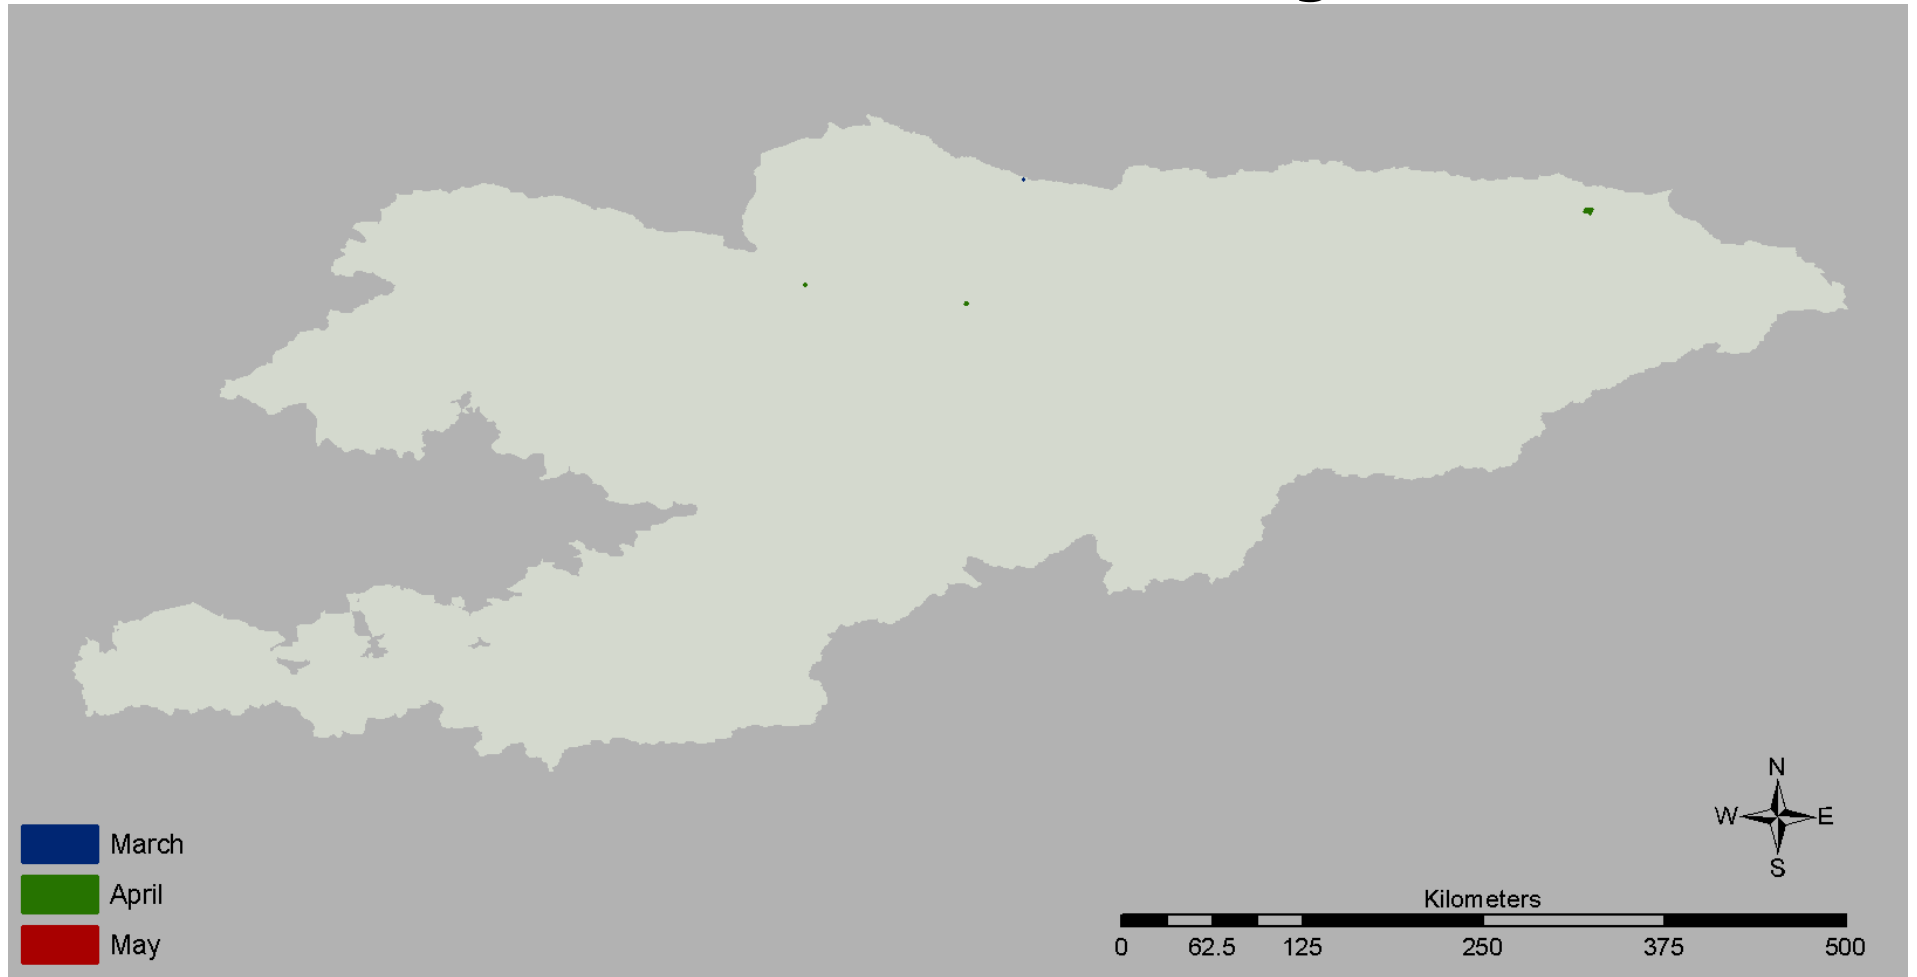

2011 Spring Burning (Croplands Only) Burned Areas 500 m² or Larger