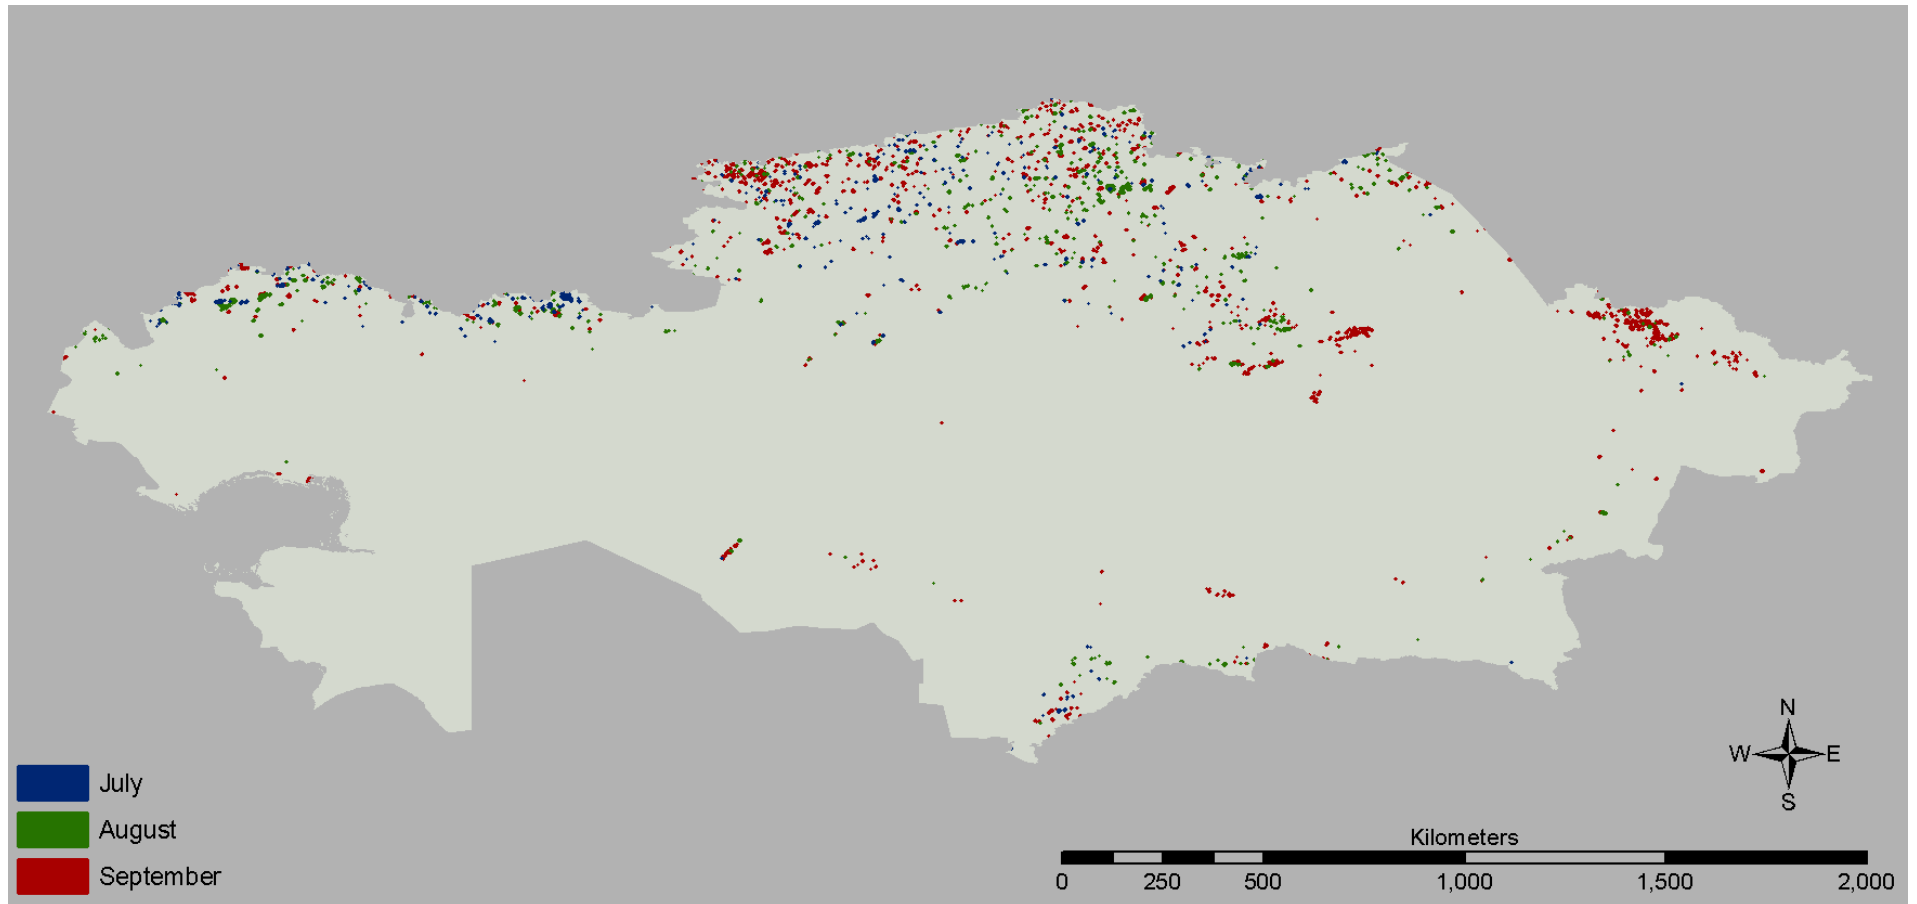

Kazakhstan

Spring and Fall Maps 2009 – 2011 (Previous Work)
Cropland and All Land Covers

2009 Spring Burning (Croplands Only) Burned Areas 500 m² or Larger

2009 Fall Burning (Croplands Only) Burned Areas 500 m² or Larger

2010 Spring Burning (Croplands Only) Burned Areas 500 m² or Larger

2010 Fall Burning (Croplands Only) Burned Areas 500 m² or Larger

2011 Spring Burning (Croplands Only) Burned Areas 500 m² or Larger

2011 Fall Burning (Croplands Only) Burned Areas 500 m² or Larger

Kyrgyzstan

Spring and Fall Maps 2009 – 2011 (Previous Work)
Cropland and All Land Covers

2009 Spring Burning (Croplands Only) Burned Areas 500 m² or Larger

2009 Fall Burning (Croplands Only) Burned Areas 500 m² or Larger