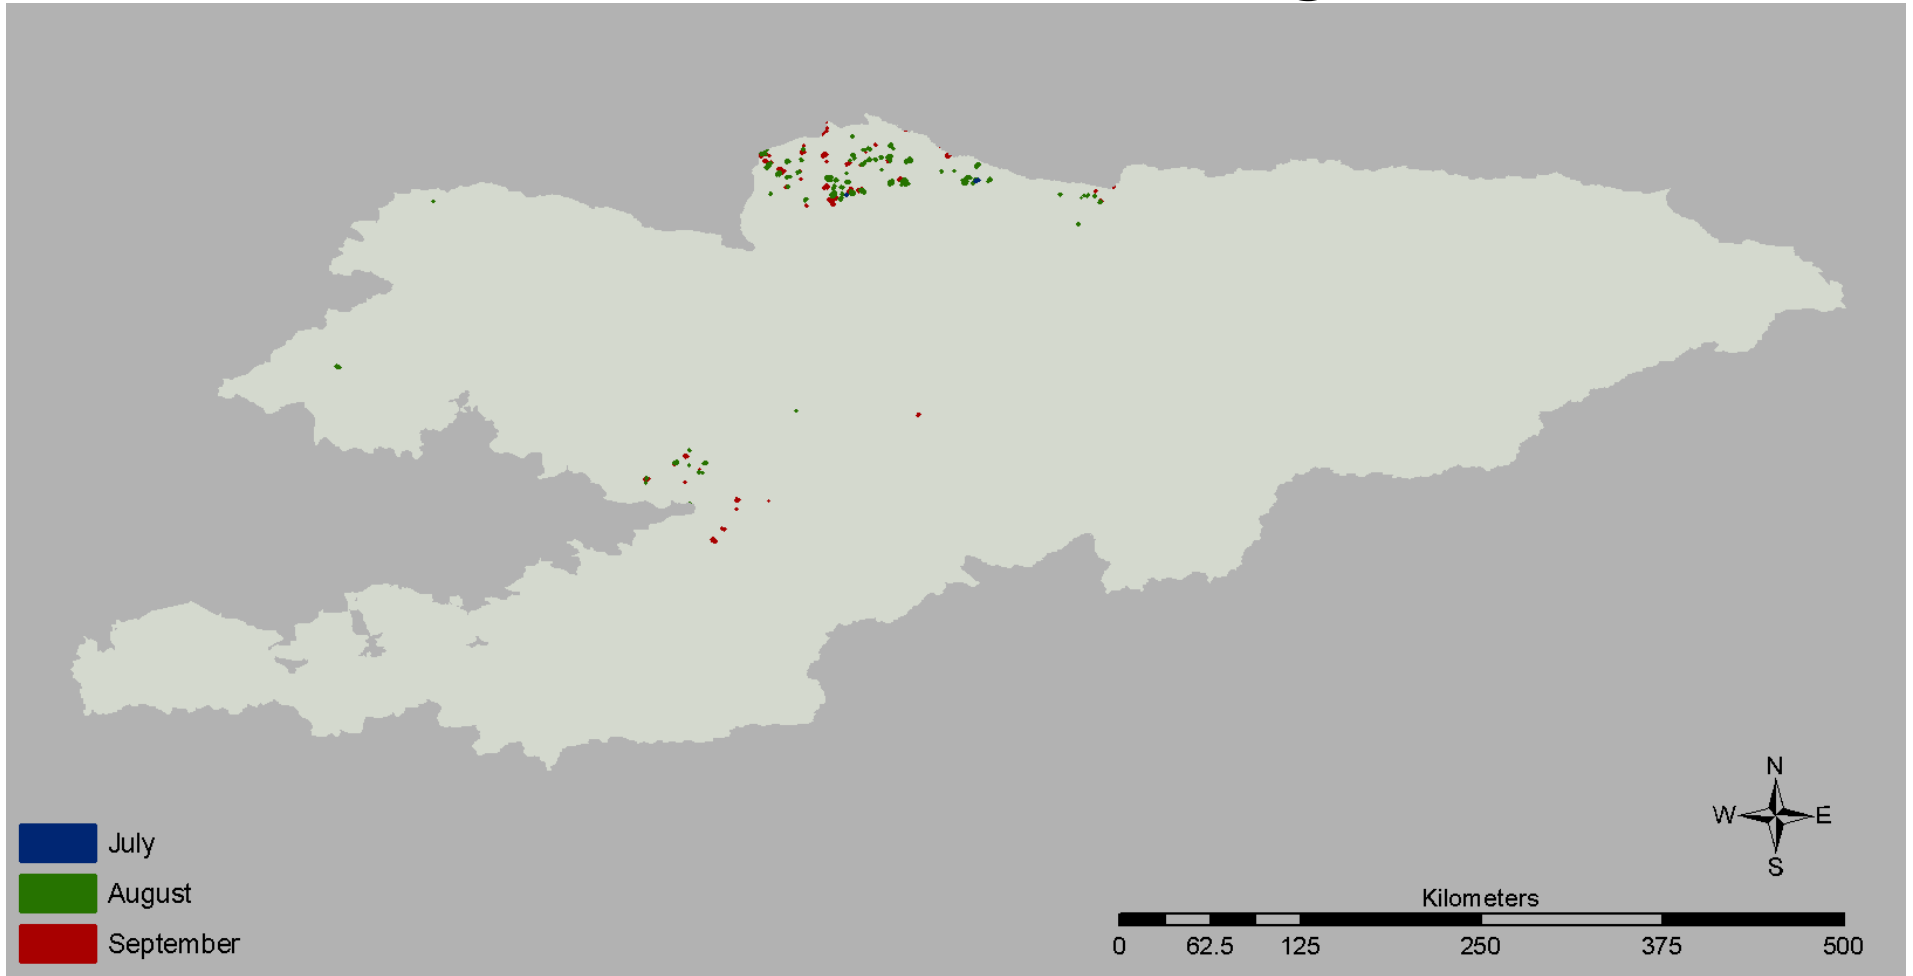

2011 Fall Burning (Croplands Only) Burned Areas 500 m² or Larger