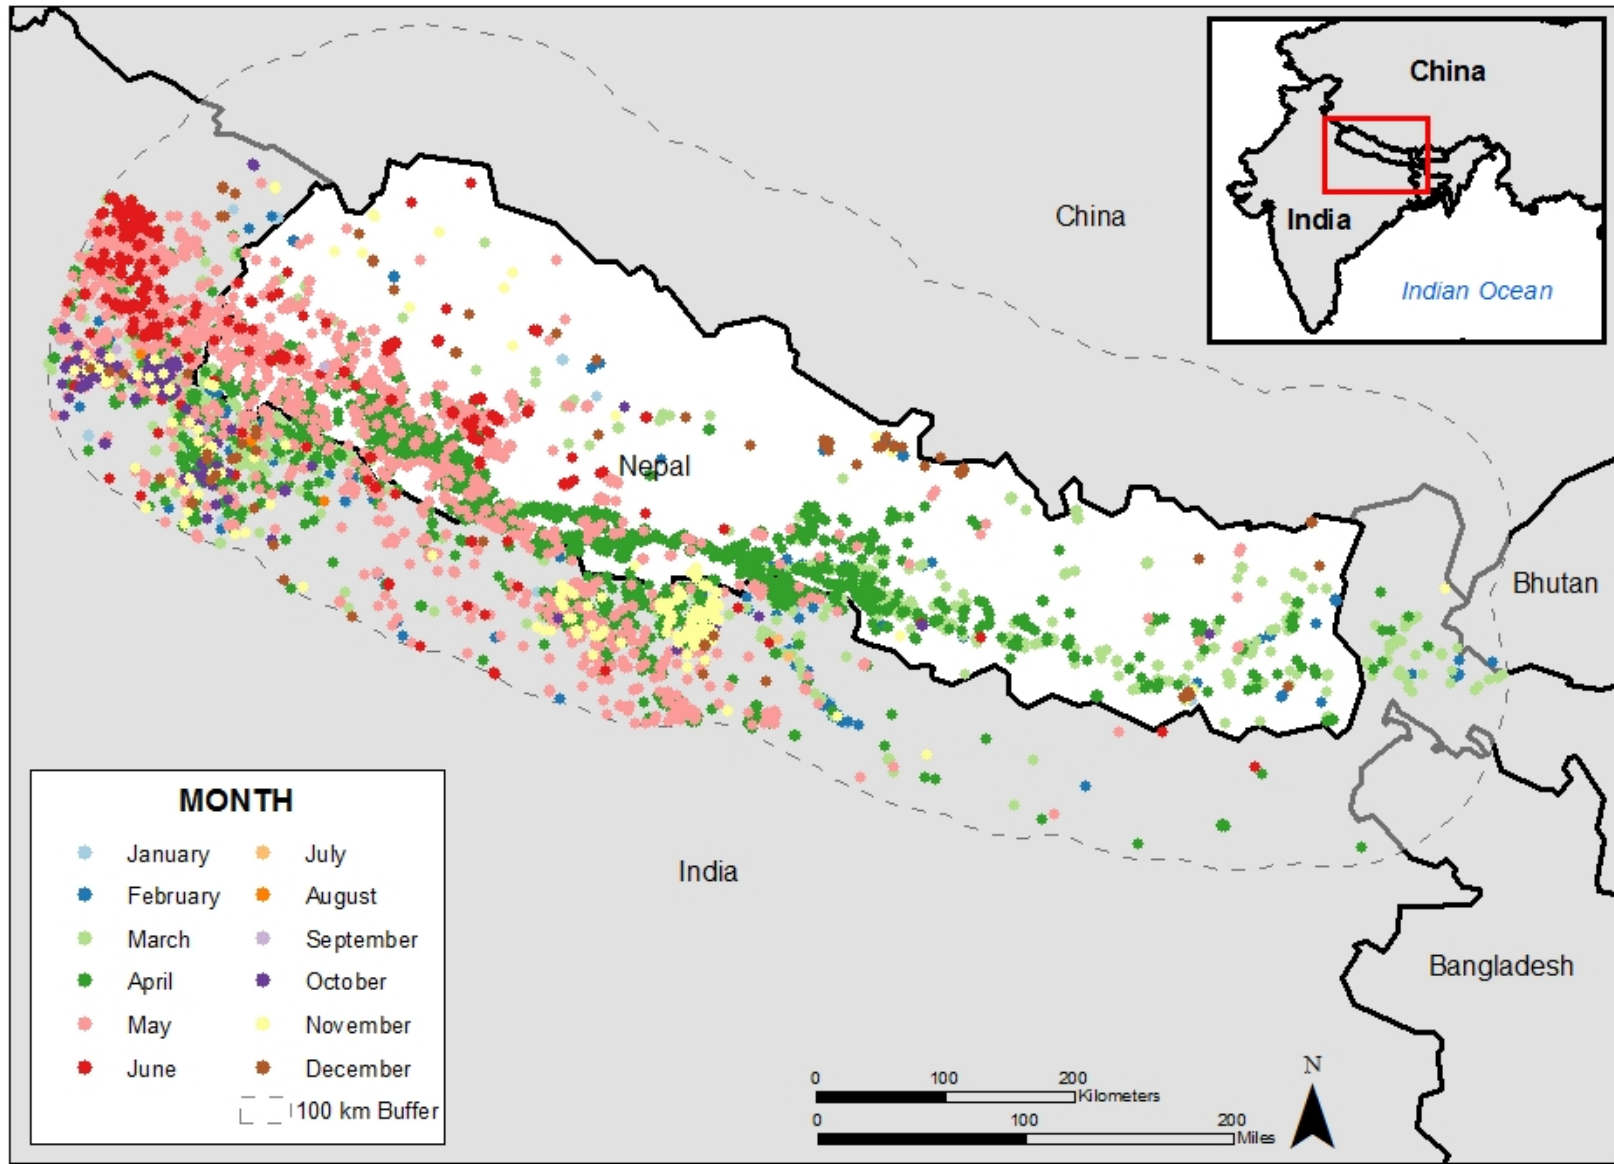

Active Fire Detections in Nepal

2012 Detected Fires