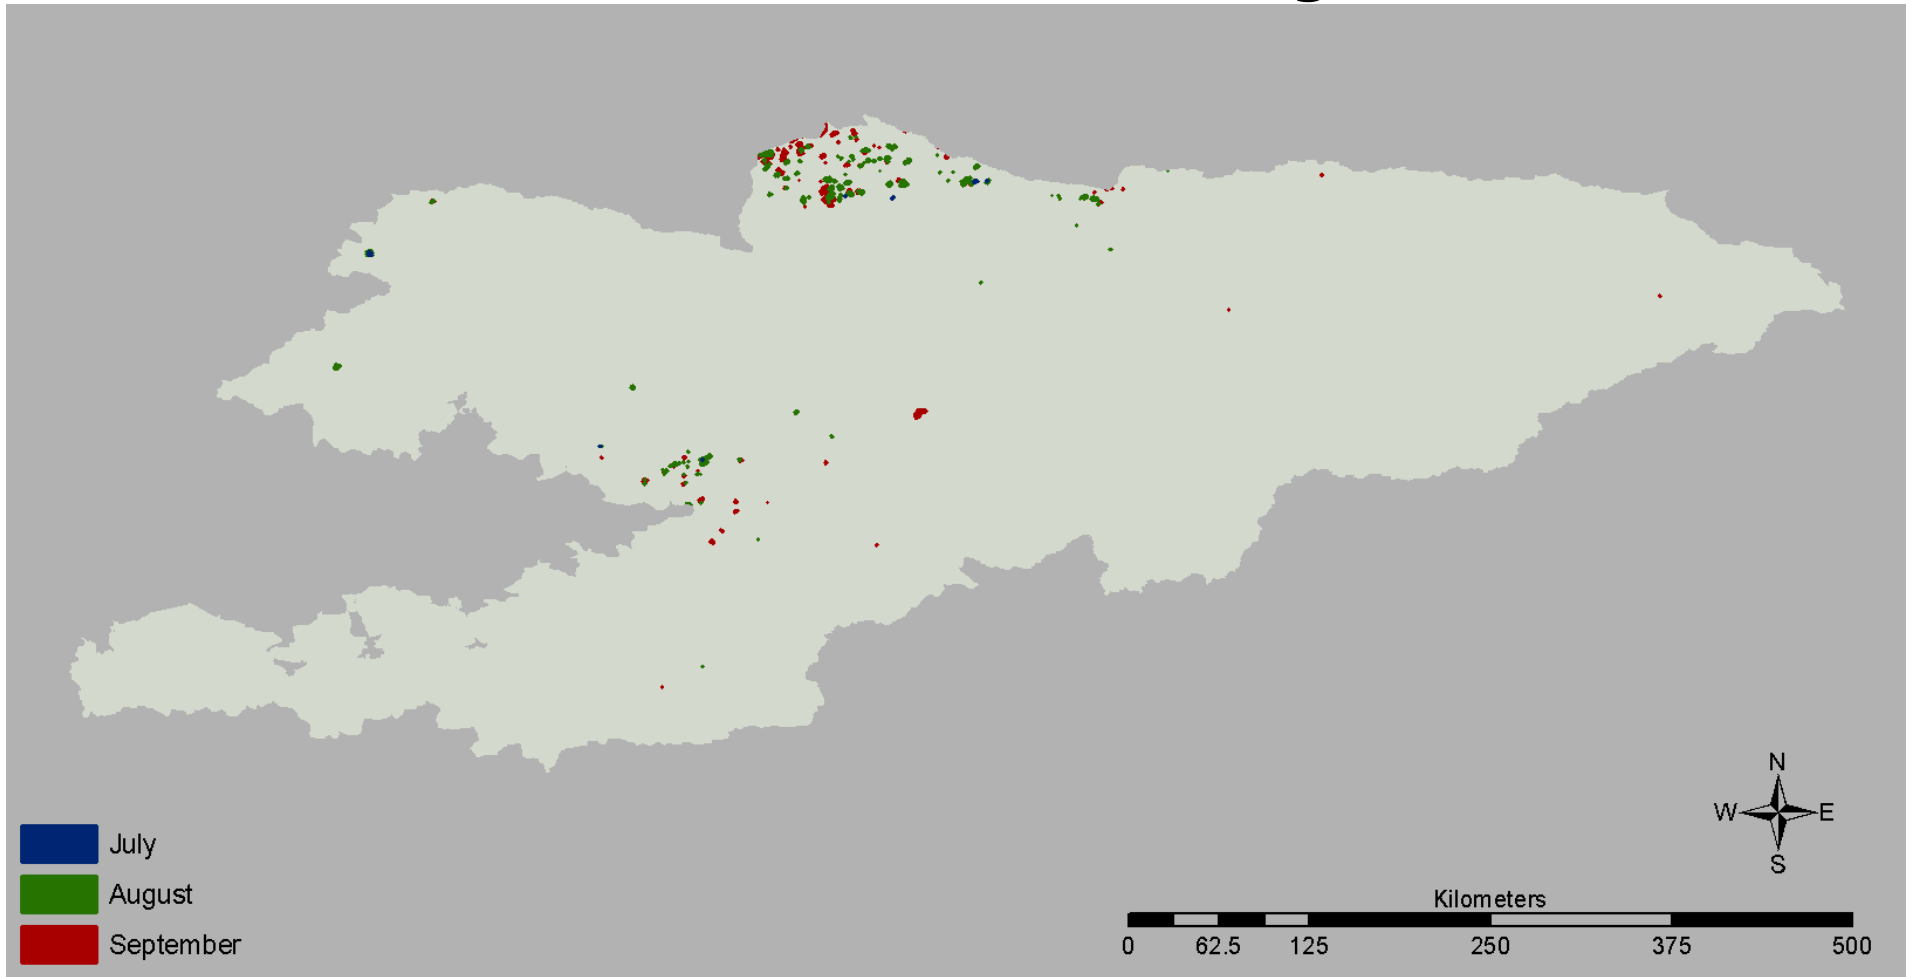

Mongolia

Annual Maps 2003 – 2013
All Land Covers

Active Fire Detections in Mongolia

2003 Detected Fires

Active Fire Detections in Mongolia

2004 Detected Fires

Active Fire Detections in Mongolia

2005 Detected Fires