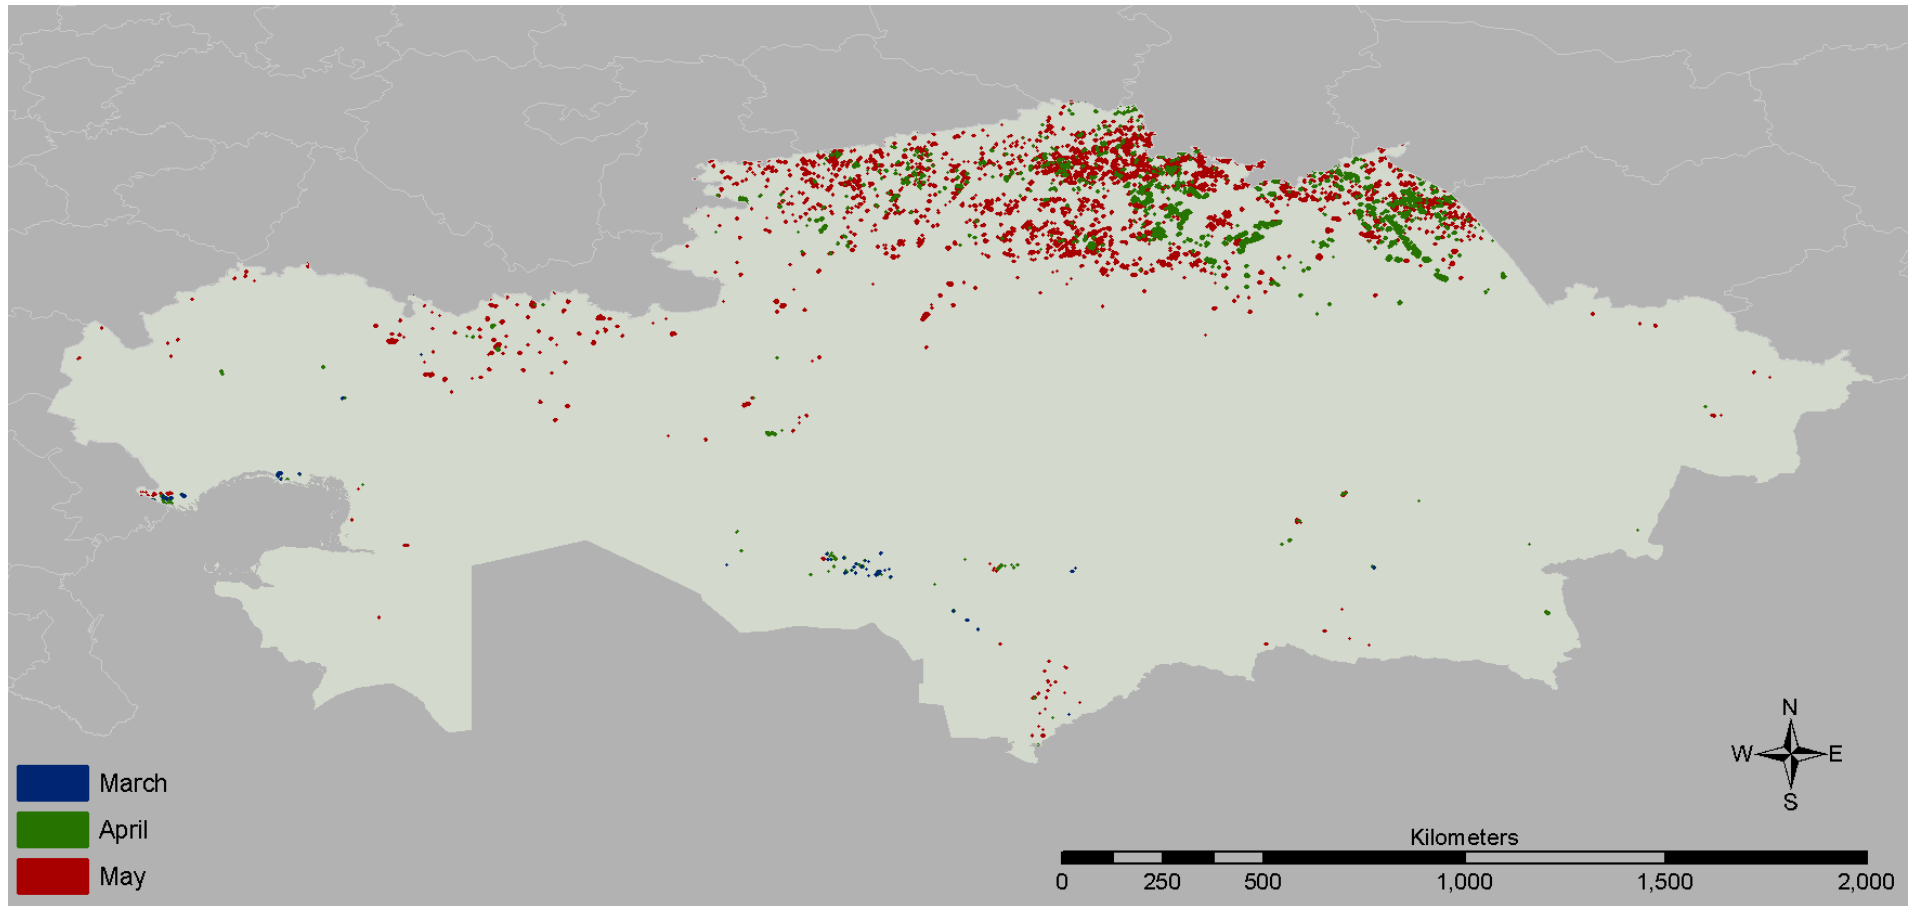

2010 Spring Burning (All Land Use Types) Burned Areas 500 m² or Larger