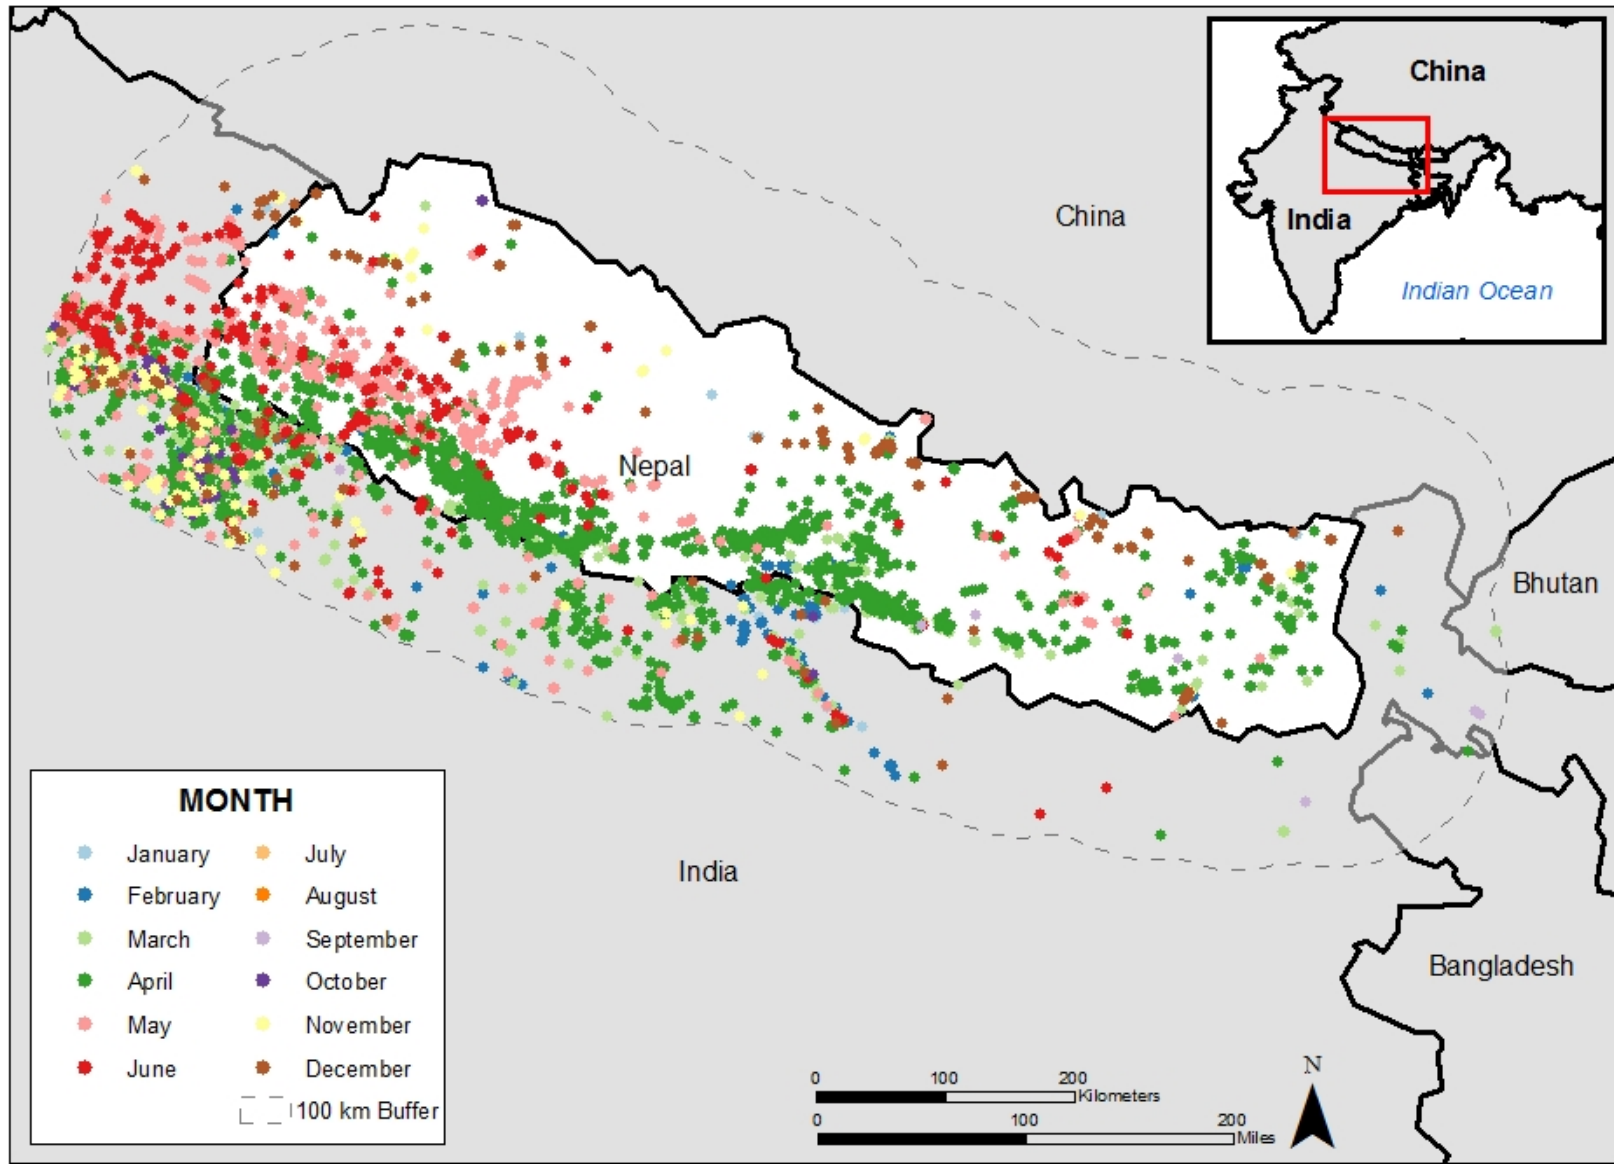

Active Fire Detections in Nepal

2005 Detected Fires