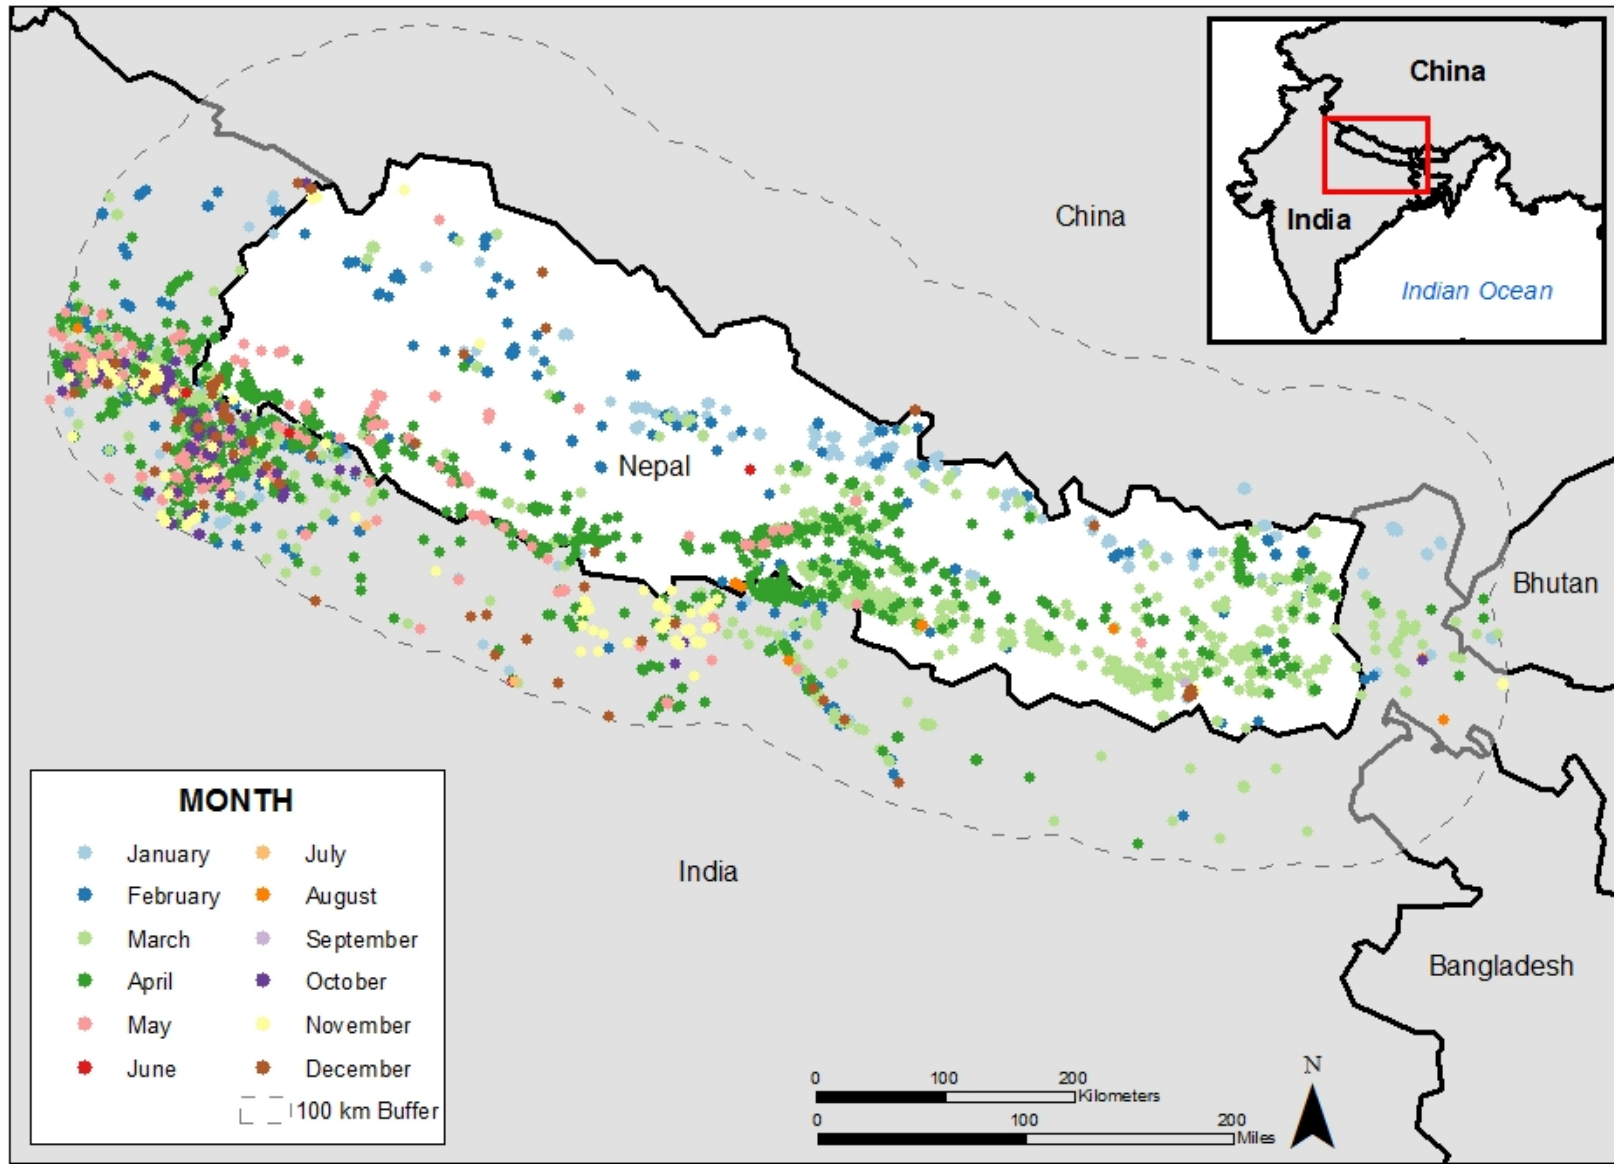

Active Fire Detections in Nepal

2006 Detected Fires