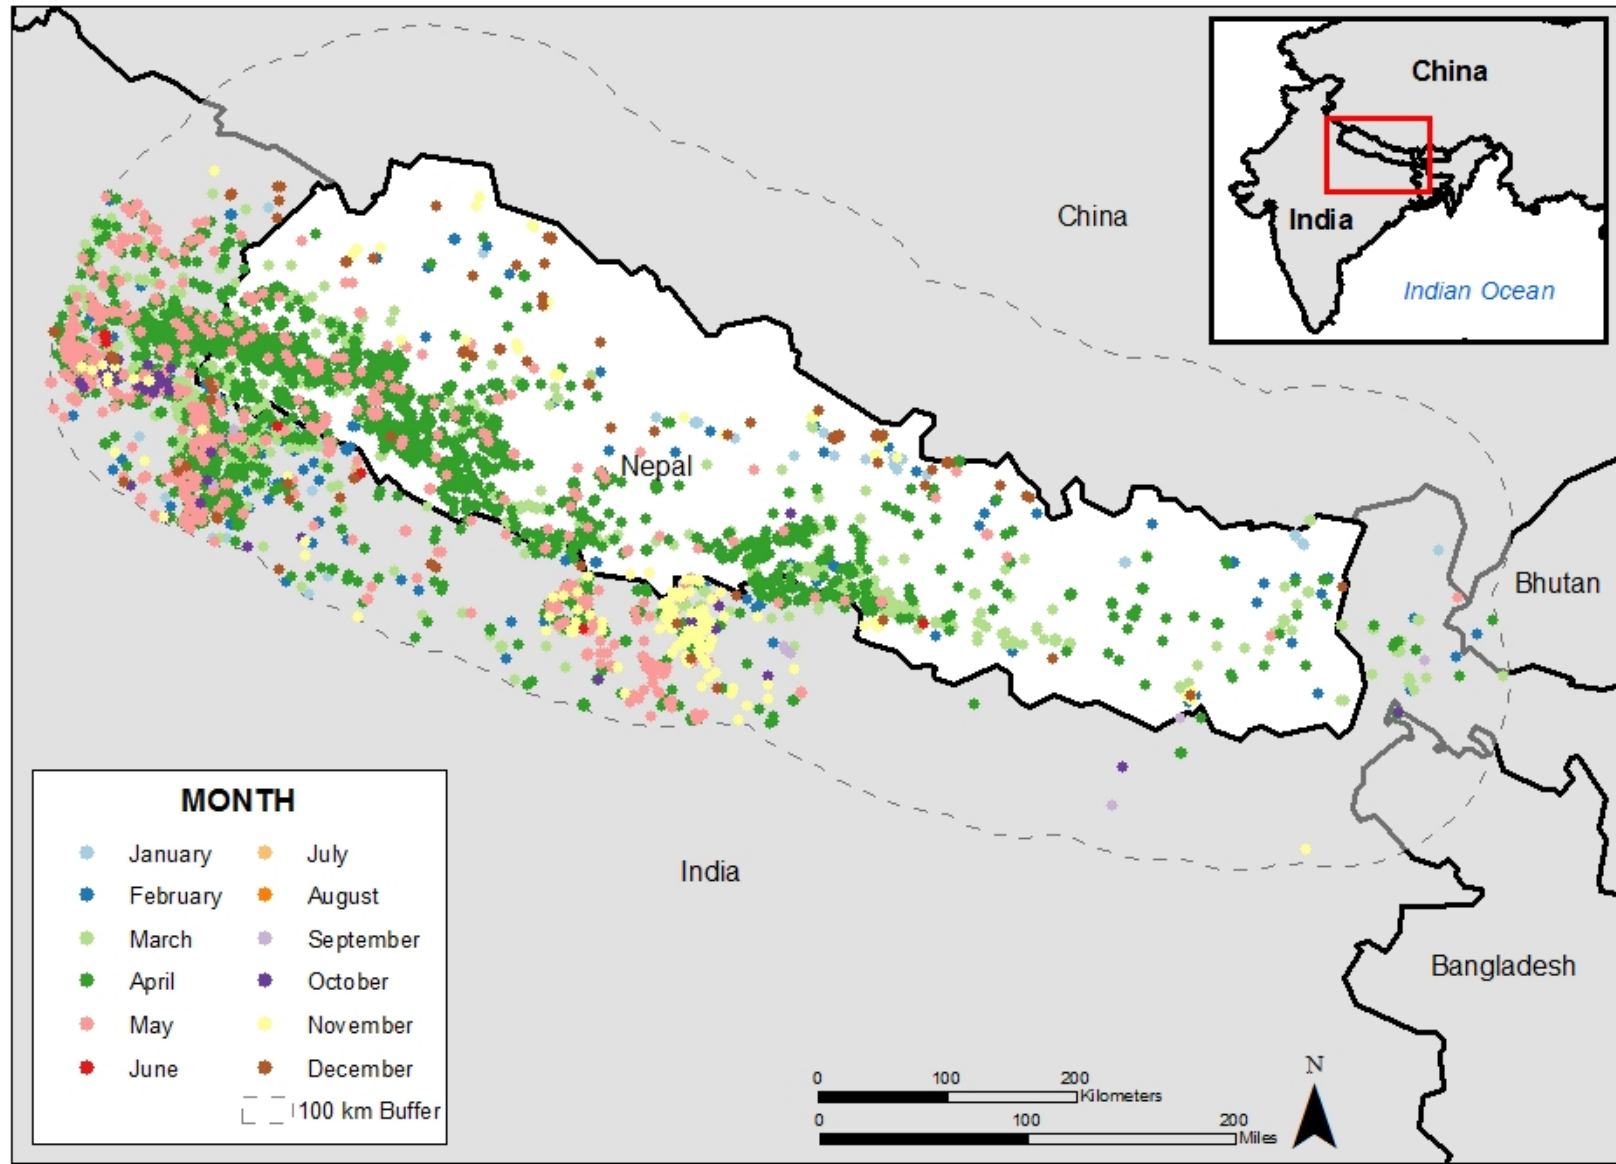

Active Fire Detections in Nepal

2008 Detected Fires