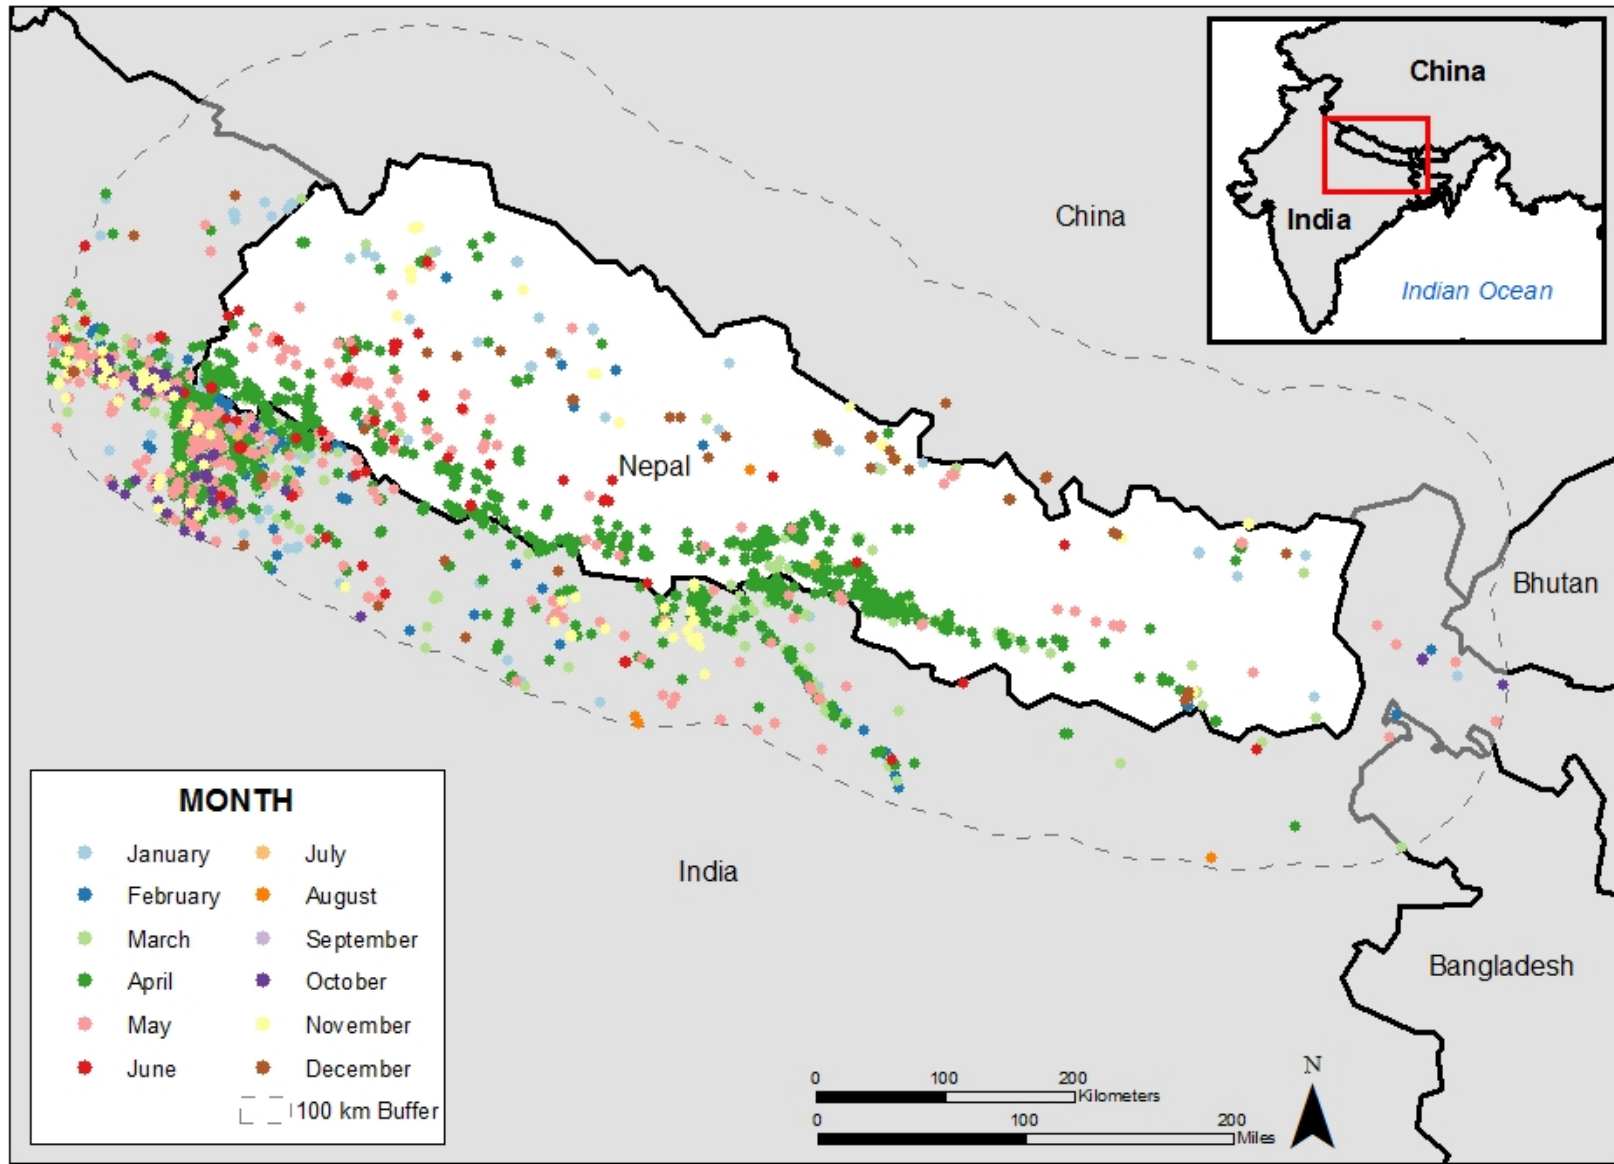

Active Fire Detections in Nepal

2007 Detected Fires