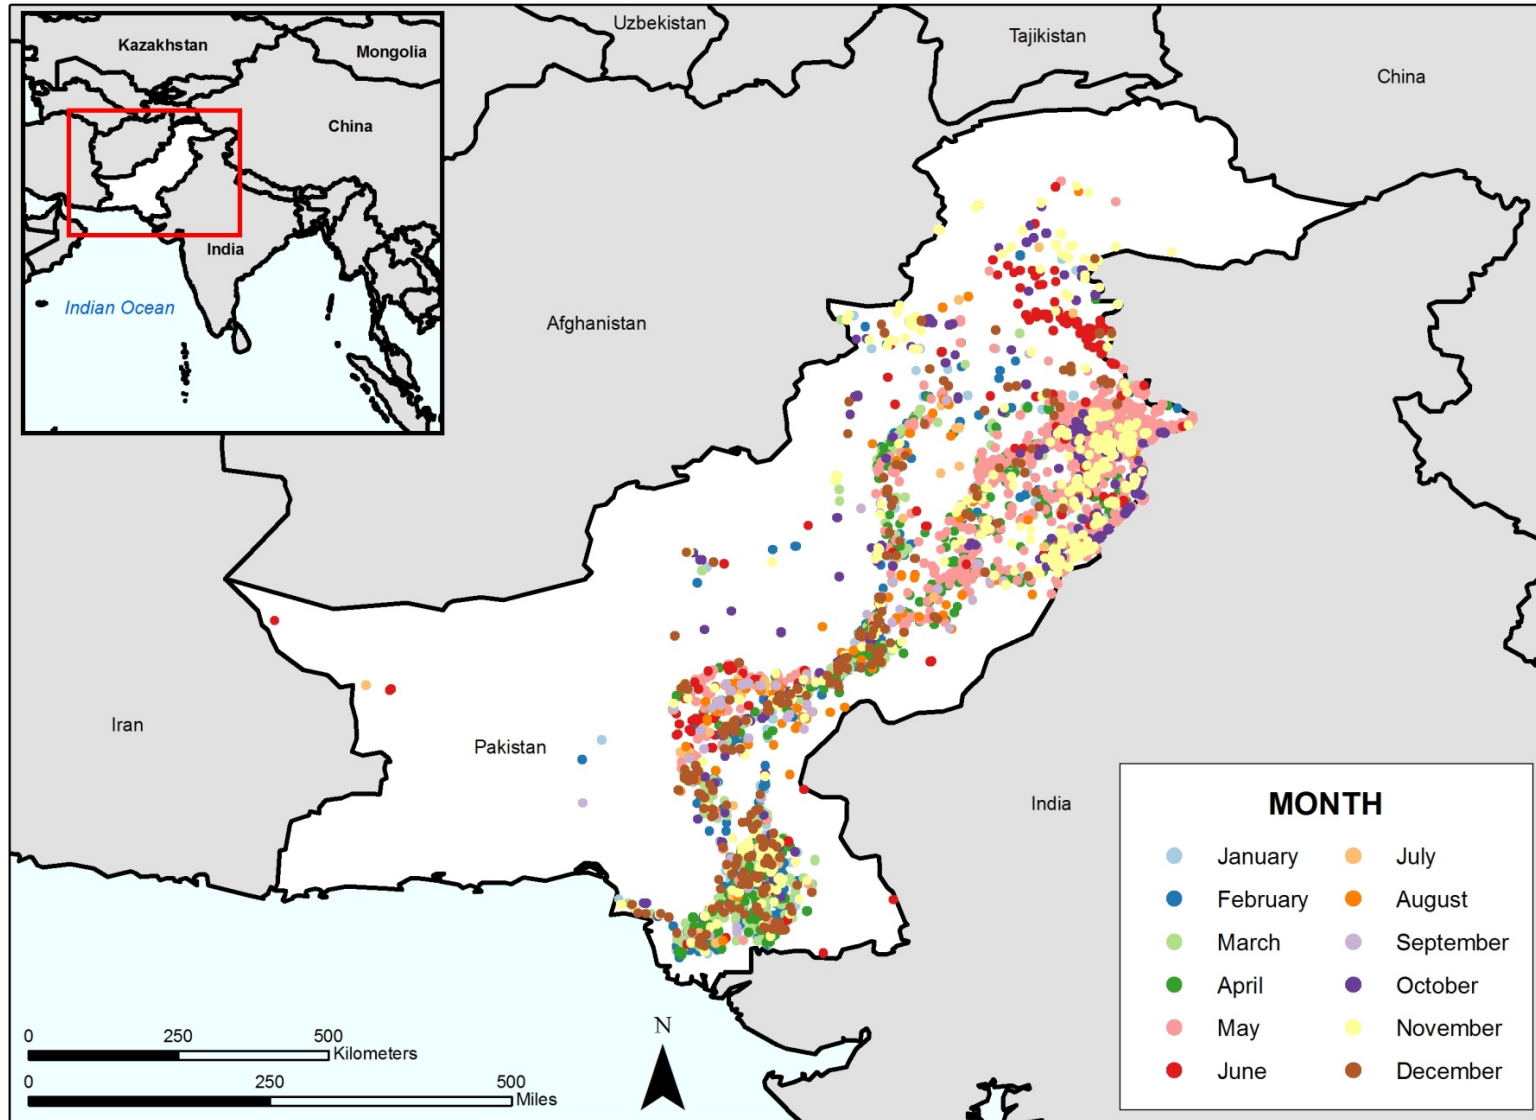

Kyrgyzstan

Spring and Fall Maps 2009 – 2011 (Previous Work)
Cropland and All Land Covers

2009 Spring Burning (Croplands Only) Burned Areas 500 m² or Larger

2009 Fall Burning (Croplands Only) Burned Areas 500 m² or Larger

Active Fire Detections in Mongolia

2006 Detected Fires

Active Fire Detections in Mongolia

2007 Detected Fires

Active Fire Detections in Mongolia

2008 Detected Fires

Active Fire Detections in Mongolia

2009 Detected Fires

2005 Detected Fires

Active Fire Detections in Pakistan

2006 Detected Fires

Active Fire Detections in Pakistan

2007 Detected Fires

Active Fire Detections in Pakistan

2008 Detected Fires

Active Fire Detections in Pakistan