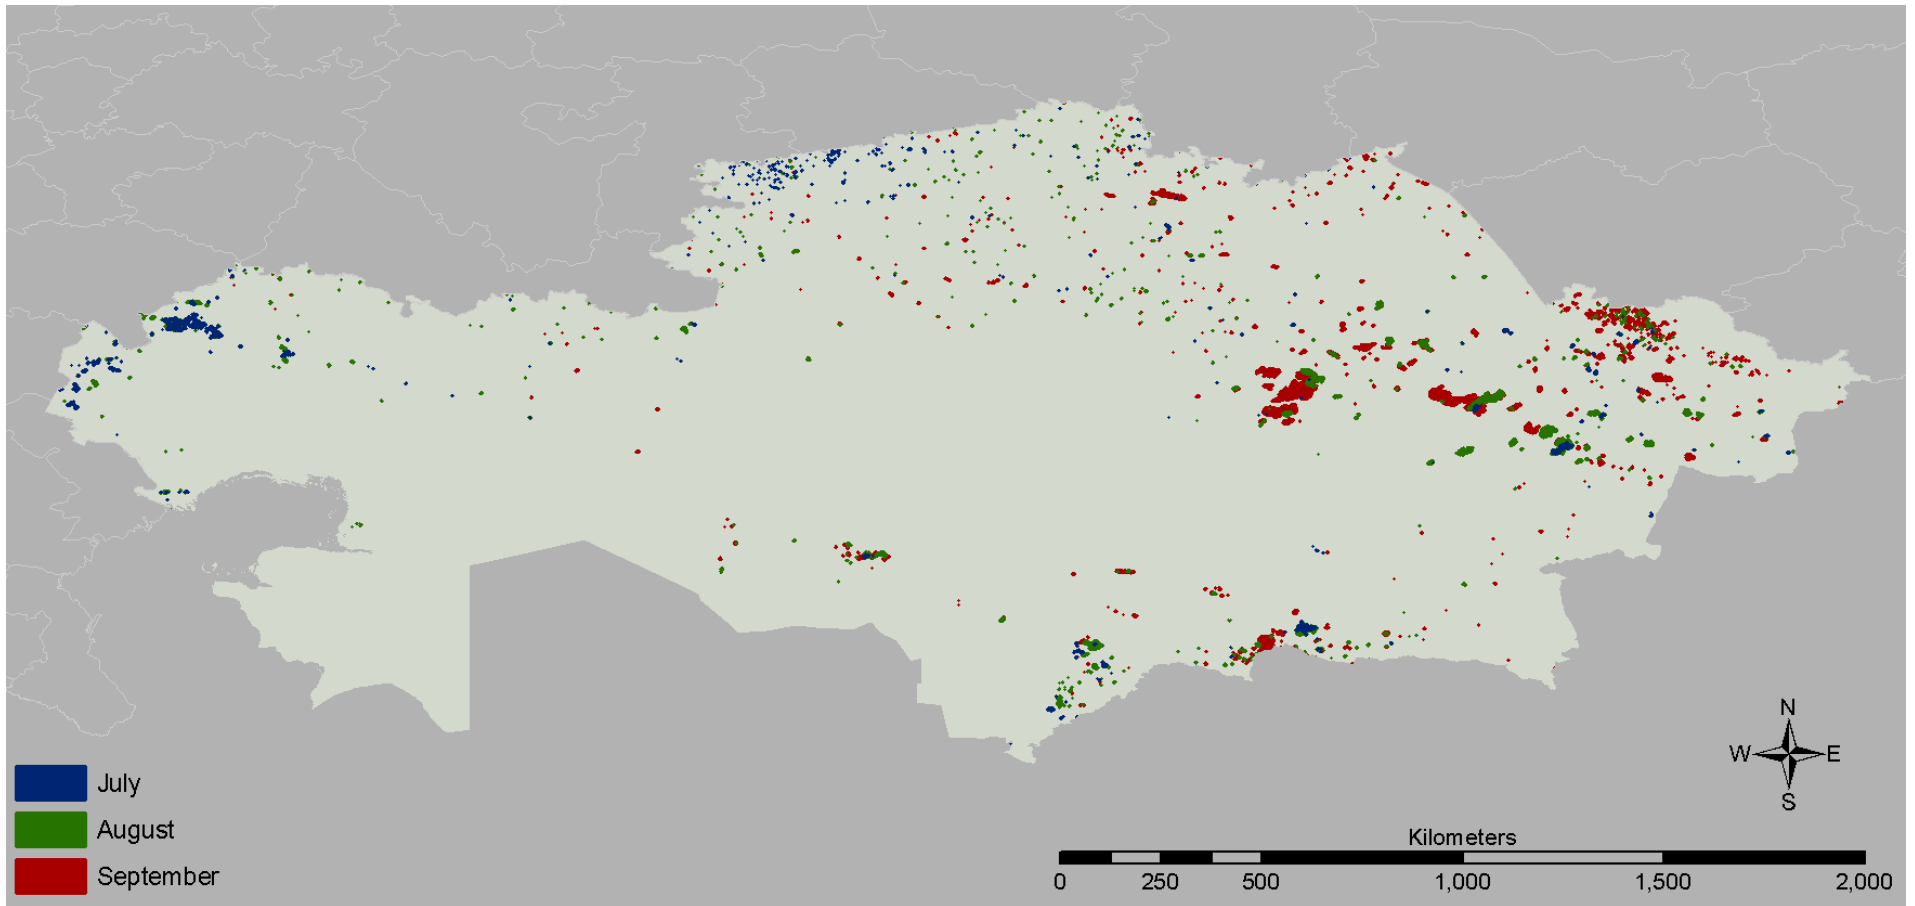

Kazakhstan

Spring and Fall Maps 2009 – 2011 (Previous Work)
Cropland and All Land Covers

2009 Spring Burning (Croplands Only) Burned Areas 500 m² or Larger

2009 Fall Burning (Croplands Only) Burned Areas 500 m² or Larger

2009 Spring Burning (All Land Use Types) Burned Areas 500 m² or Larger

2009 Fall Burning (All Land Use Types) Burned Areas 500 m² or Larger

2010 Spring Burning (All Land Use Types) Burned Areas 500 m² or Larger

Kyrgyzstan

Spring and Fall Maps 2009 – 2011 (Previous Work)
Cropland and All Land Covers

2009 Spring Burning (Croplands Only) Burned Areas 500 m² or Larger

2009 Fall Burning (Croplands Only) Burned Areas 500 m² or Larger