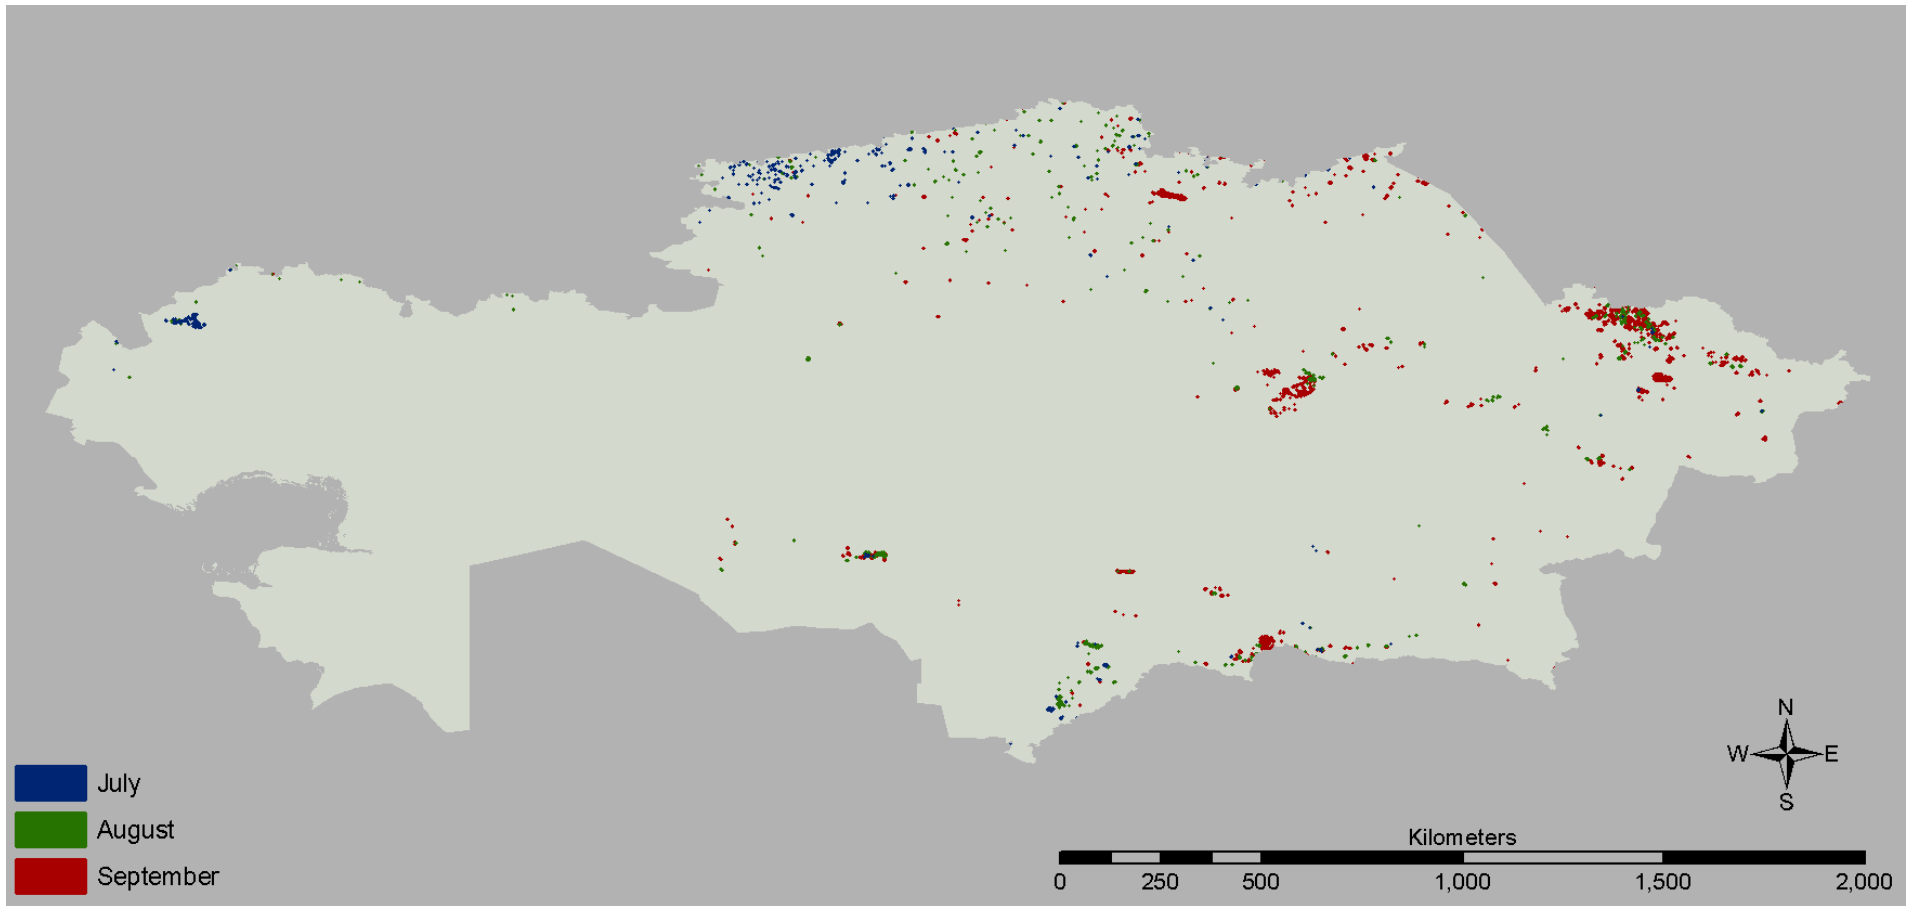

Kazakhstan

Spring and Fall Maps 2009 – 2011 (Previous Work)
Cropland and All Land Covers

2009 Spring Burning (Croplands Only) Burned Areas 500 m² or Larger

2009 Fall Burning (Croplands Only) Burned Areas 500 m² or Larger

2010 Spring Burning (Croplands Only) Burned Areas 500 m² or Larger

2010 Fall Burning (Croplands Only) Burned Areas 500 m² or Larger

2011 Spring Burning (Croplands Only) Burned Areas 500 m² or Larger

2011 Fall Burning (Croplands Only) Burned Areas 500 m² or Larger

Kyrgyzstan

Spring and Fall Maps 2009 – 2011 (Previous Work)
Cropland and All Land Covers

2009 Spring Burning (Croplands Only) Burned Areas 500 m² or Larger

2009 Fall Burning (Croplands Only) Burned Areas 500 m² or Larger