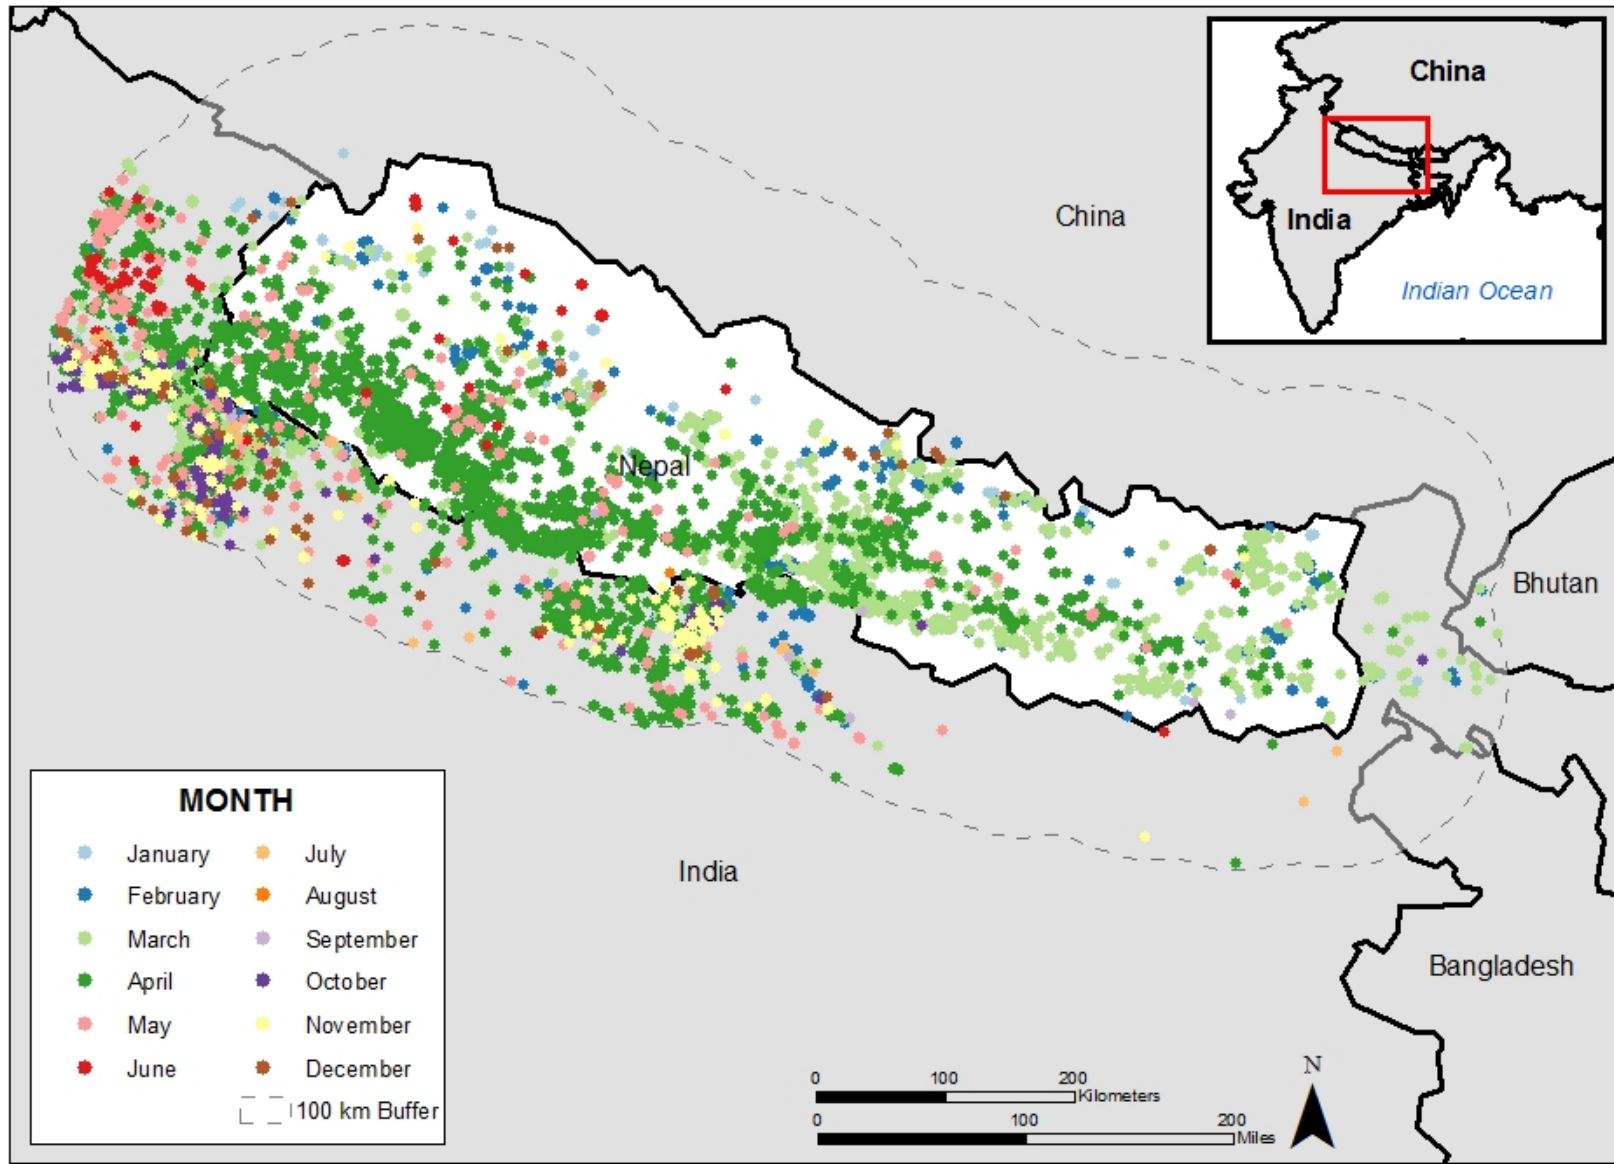

Active Fire Detections in Nepal

2009 Detected Fires