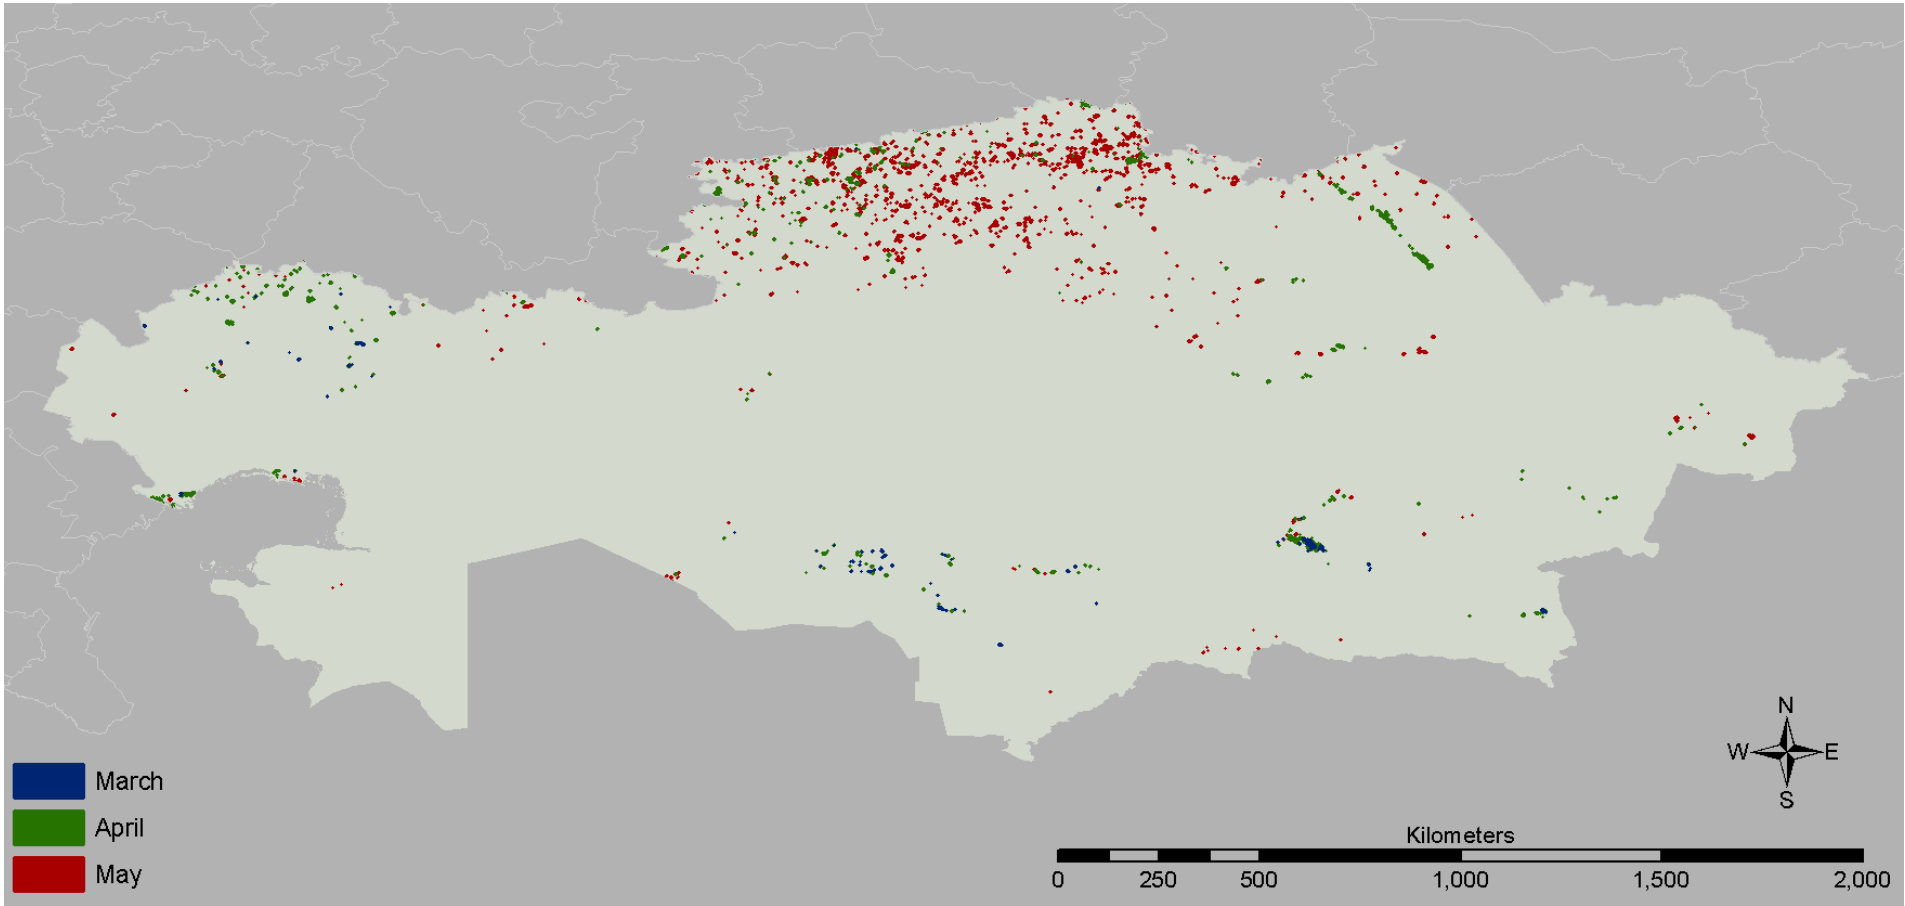

2009 Spring Burning (All Land Use Types) Burned Areas 500 m² or Larger