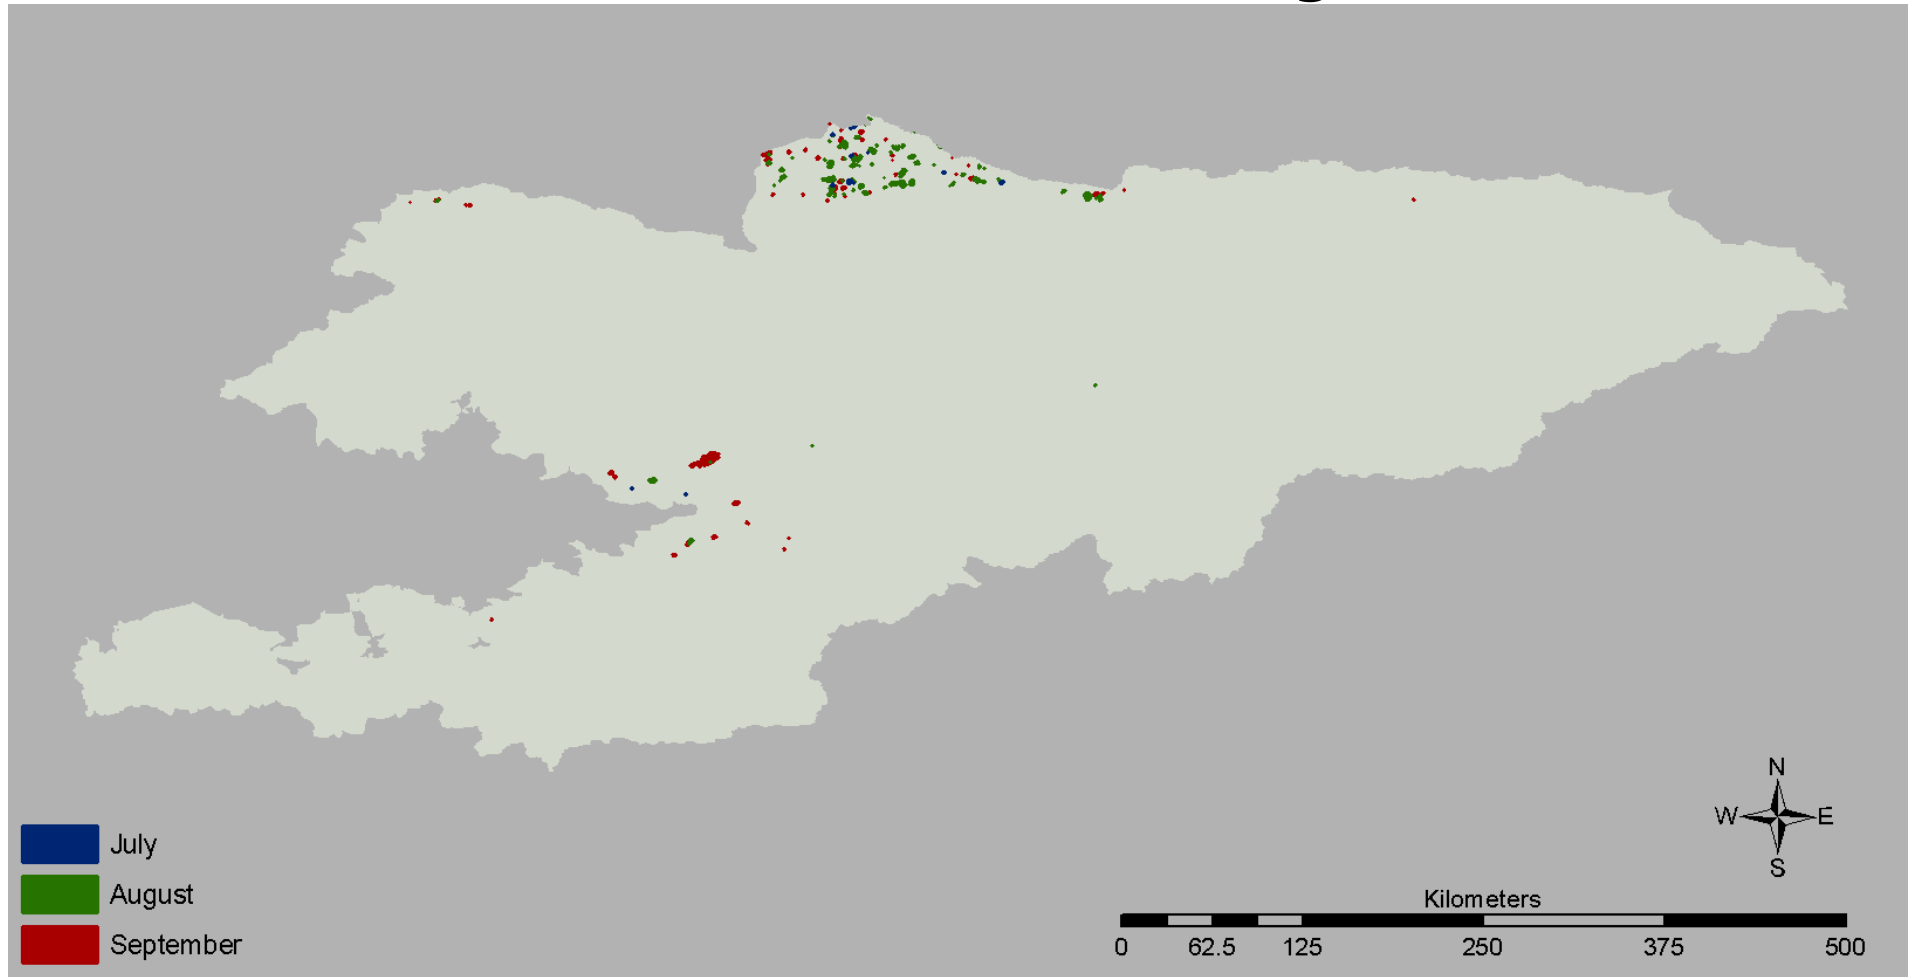

2009 Fall Burning (All Land Use Types) Burned Areas 500 m² or Larger