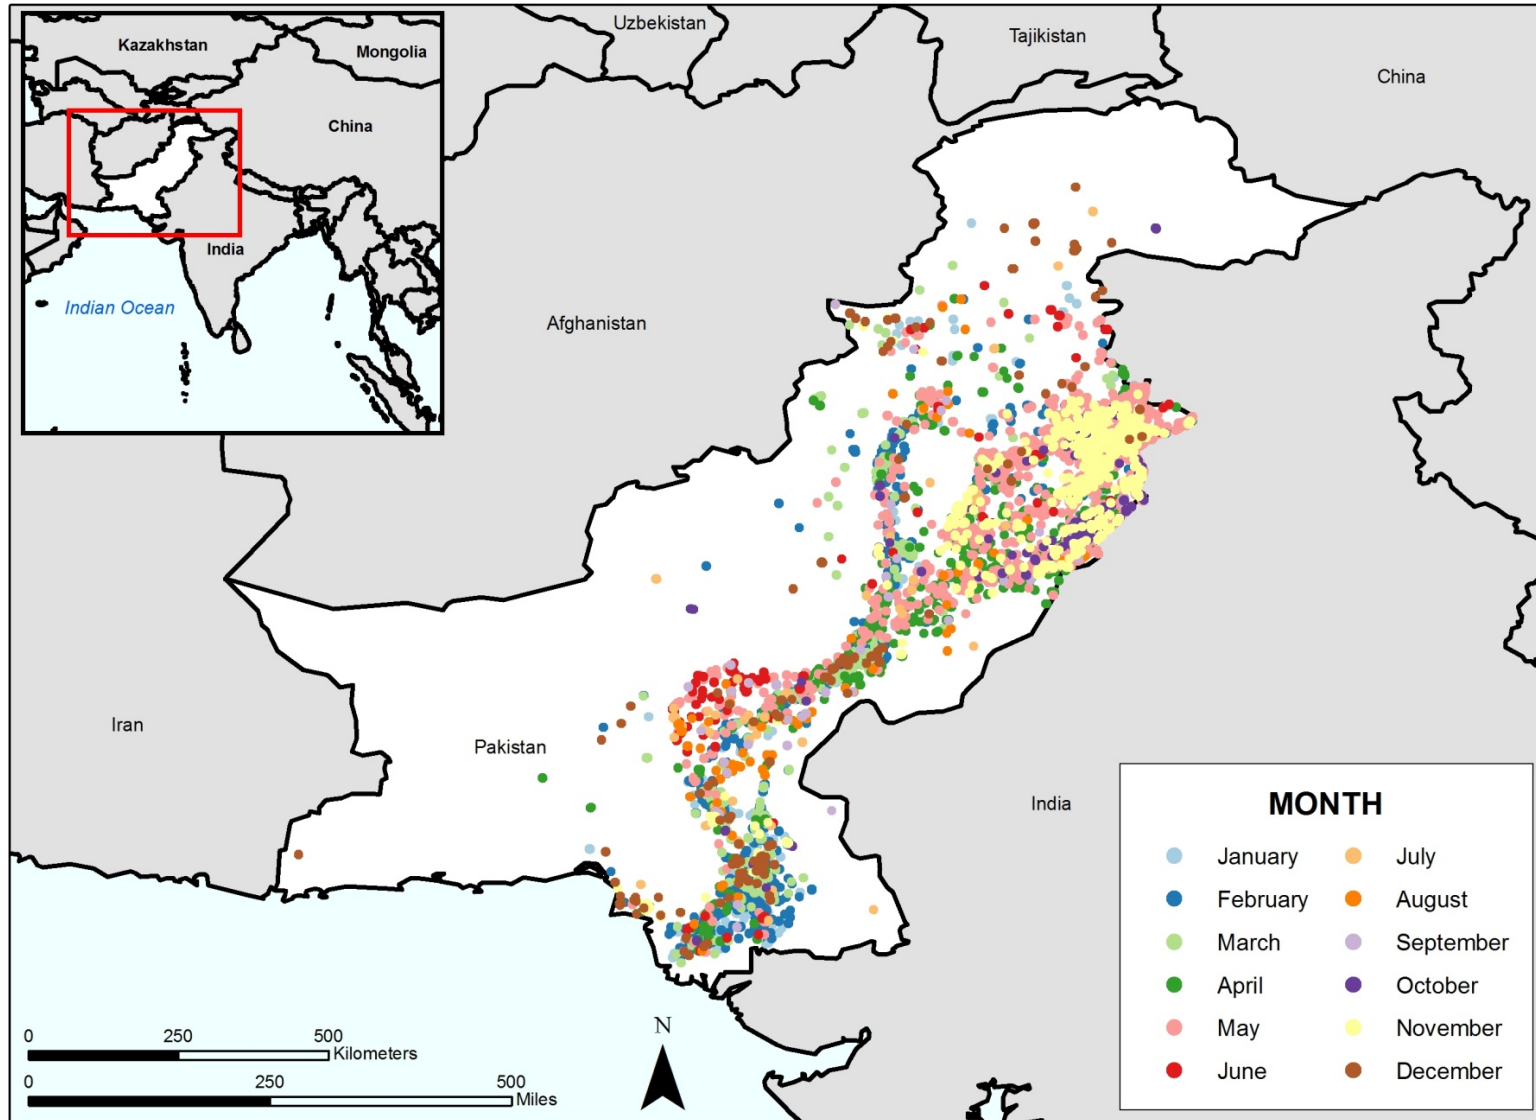

Active Fire Detections in Pakistan

2010 Detected Fires