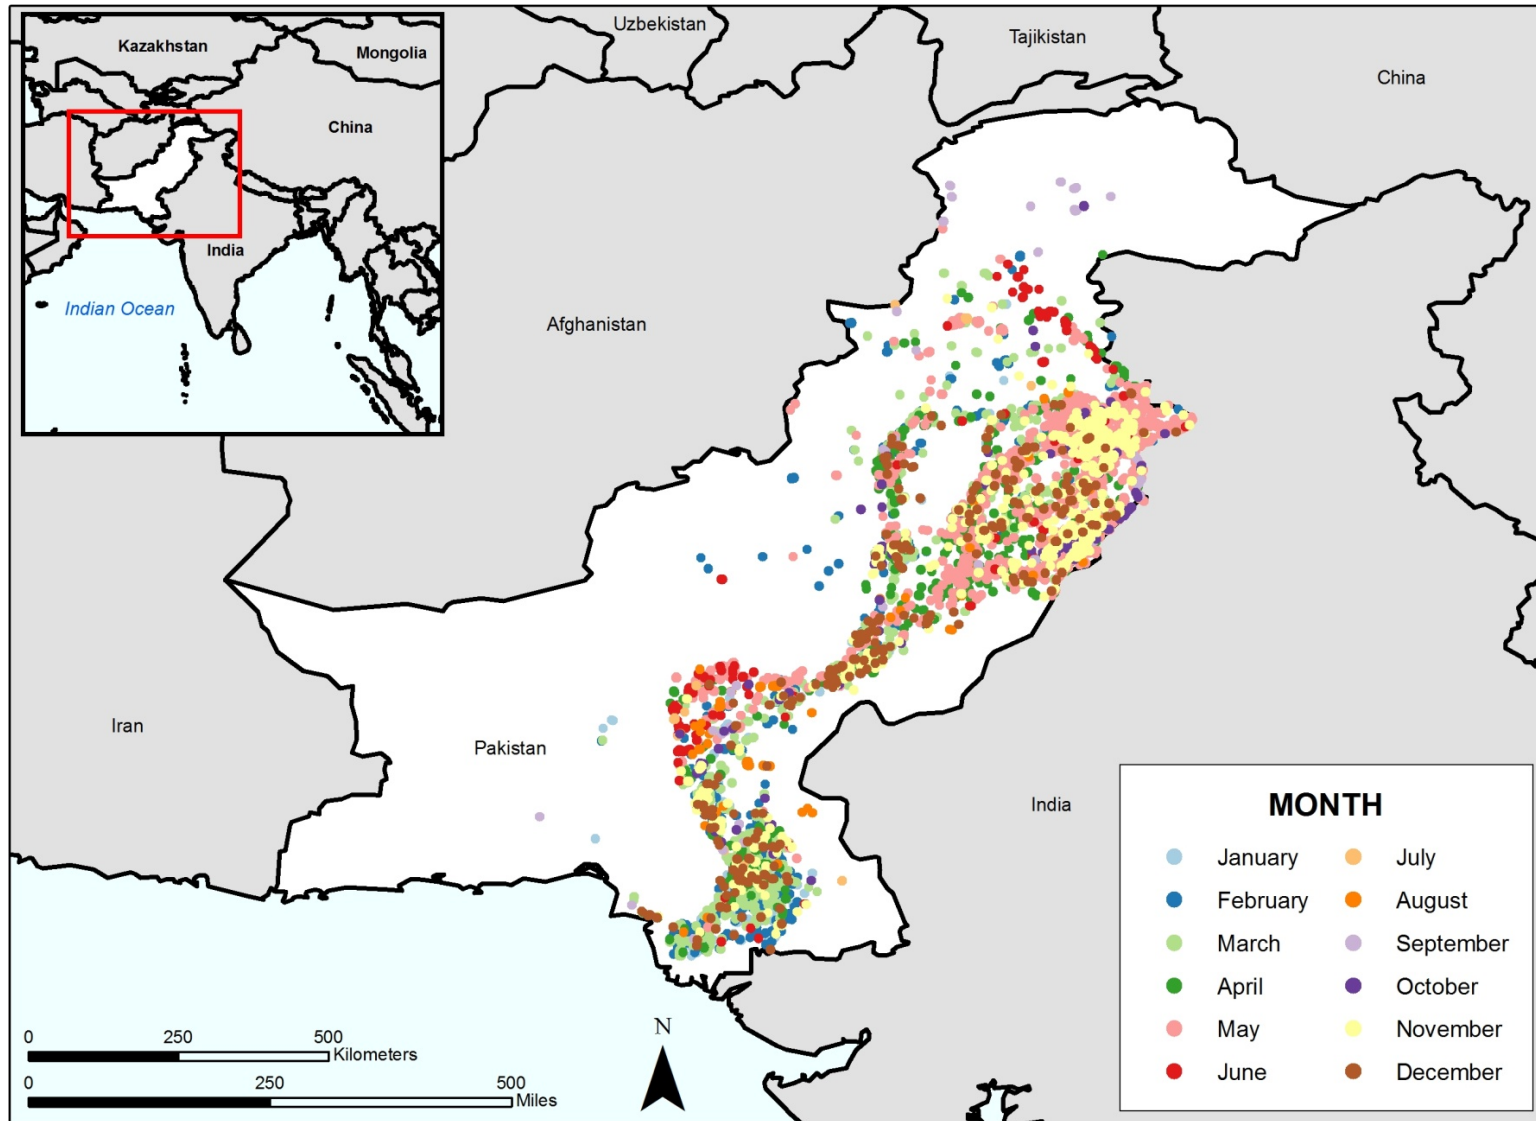

Kyrgyzstan

Spring and Fall Maps 2009 – 2011 (Previous Work)
Cropland and All Land Covers

2009 Spring Burning (Croplands Only) Burned Areas 500 m² or Larger

2009 Fall Burning (Croplands Only) Burned Areas 500 m² or Larger

Active Fire Detections in Mongolia

2006 Detected Fires

Active Fire Detections in Mongolia

2007 Detected Fires

Active Fire Detections in Mongolia

2008 Detected Fires

Active Fire Detections in Mongolia

2009 Detected Fires

2013 Detected Fires

Pakistan

Annual Maps 2003 – 2013
All Land Covers

Active Fire Detections in Pakistan

2003 Detected Fires

Active Fire Detections in Pakistan

2004 Detected Fires

Active Fire Detections in Pakistan

2005 Detected Fires

Active Fire Detections in Pakistan

2006 Detected Fires

Active Fire Detections in Pakistan

2007 Detected Fires

Active Fire Detections in Pakistan

2008 Detected Fires

Active Fire Detections in Pakistan