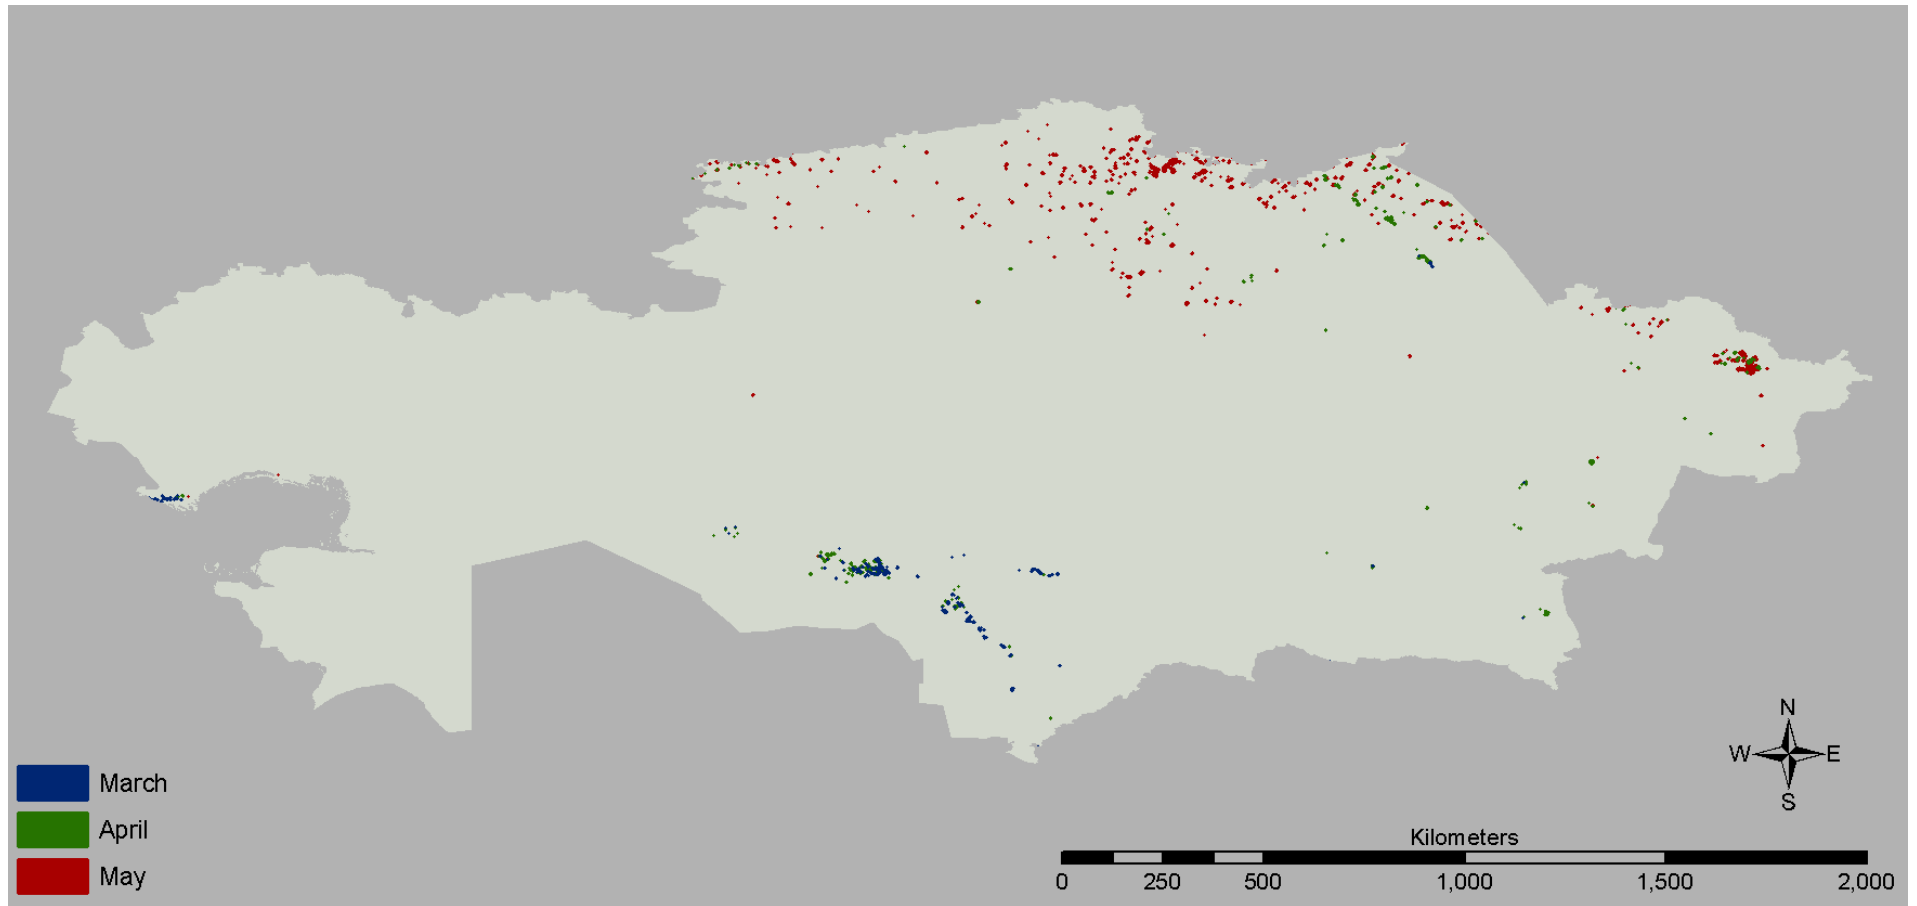

2011 Spring Burning (Croplands Only) Burned Areas 500 m² or Larger